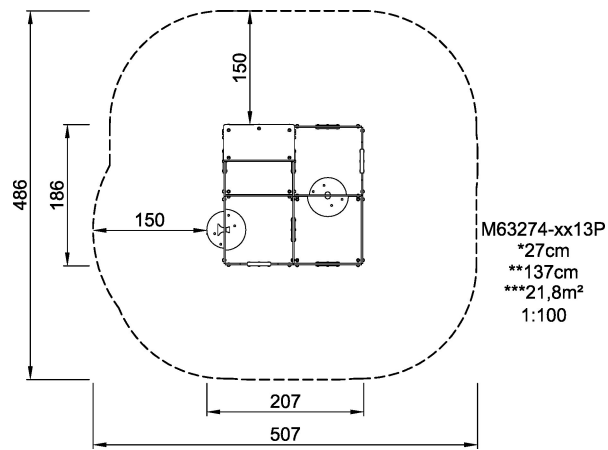

DRAMATIC PLAY

**SURFACE**

ADA / INCLUSIVE

**ASTM**

\* = Highest designated play surface.  
\*\* = Total height of product.

<b>Weight/heaviest parts</b>	kg.	<b>Installation (Manpower)</b>	Persons
<b>Concrete required</b>	NaN m3	<b>Installation (Hours)</b>	Hours
<b>Foundation amount/footing</b>	NaN	<b>Excavation</b>	NaN m3