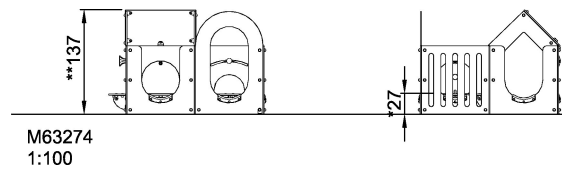

DRAMATIC PLAY

**SURFACE**

ADA / INCLUSIVE

**ASTM**

\* = Highest designated play surface.  
\*\* = Total height of product.

<b>Weight/heaviest parts</b>	kg.	<b>Installation (Manpower)</b>	Persons
<b>Concrete required</b>	NaN m3	<b>Installation (Hours)</b>	Hours
<b>Foundation amount/footing</b>	NaN	<b>Excavation</b>	NaN m3