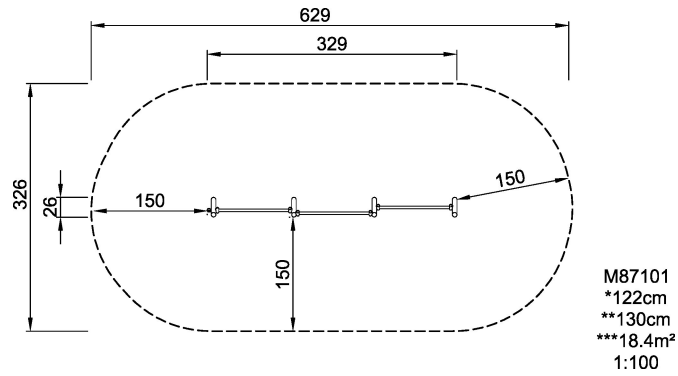

M871 Comersault

The Comersault provides horizontal bars of stainless steel and curved vertical post of galvanised steel. Great for just leaping around somersaulting on or just generally sitting and chatting with friends.

Product Line	Traditional Play
Category	Balancing & movement
Age group	4 - 10
Max. fall height (CM)	122
Total height (CM)	130
Safety Zone	18.4 m ²

SOCIALIZE

BALANCE

INCLUSIVE

**SUR-
FACE**

* = Highest designated play surface.
** = Total height of product.