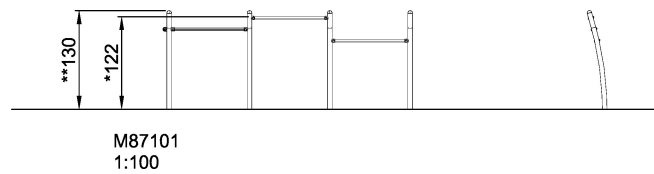

M871 Comersault

The Comersault provides horizontal bars of stainless steel and curved vertical post of galvanised steel. Great for just leaping around somersaulting on or just generally sitting and chatting with friends.

Product Line	Traditional Play
Category	Balancing & movement
Age group	4 - 10
Max. fall height (CM)	122
Total height (CM)	130
Safety Zone	18.4 m ²

SOCIALIZE

BALANCE

INCLUSIVE

**SUR-
FACE**

* = Highest designated play surface.
** = Total height of product.