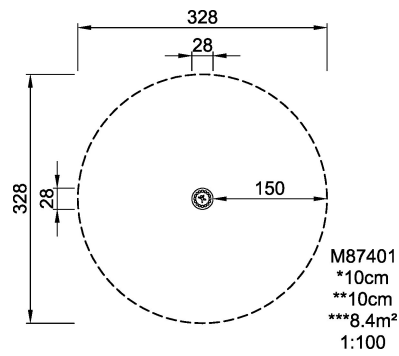

Product Line	Traditional Play
Category	Balancing & movement
Age group	3 - 15
Max. fall height (CM)	10
Total height (CM)	10
Safety Zone	8.4 m ²

**SUR-
FACE**

ASTM

* = Highest designated play surface.
** = Total height of product.