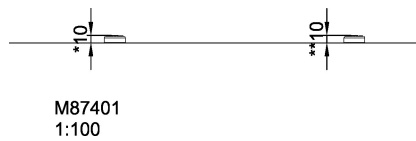

M87401 Stepping pod

The Stepping Pods provide a great amount of fun. The stepping pods make it possible to jump to and from the various play equipment structures. While jumping from one Stepping Pod to the next, the child's sense of balance is trained. Furthermore, the Stepp

Product Line	Traditional Play
Category	Balancing & movement
Age group	3 - 15
Max. fall height (CM)	10
Total height (CM)	10
Safety Zone	8.4 m ²

**SUR-
FACE**

ASTM

* = Highest designated play surface.
** = Total height of product.