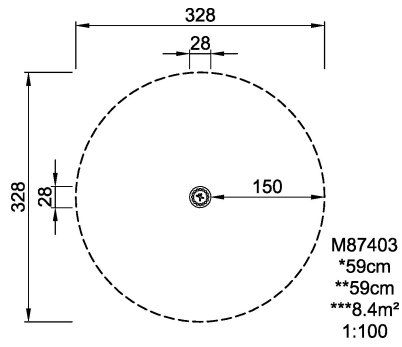

<b>Product Line</b>	Traditional Play
<b>Category</b>	Balancing & movement
<b>Age group</b>	3 - 15
<b>Max. fall height (CM)</b>	59
<b>Total height (CM)</b>	59
<b>Safety Zone</b>	8.4 m2

**SUR-  
FACE**

**ASTM**

\* = Highest designated play surface.  
\*\* = Total height of product.

<b>Weight/heaviest parts</b>	kg.	<b>Installation (Manpower)</b>	Persons
<b>Concrete required</b>	NaN m3	<b>Installation (Hours)</b>	Hours
<b>Foundation amount/footing</b>	NaN	<b>Excavation</b>	NaN m3