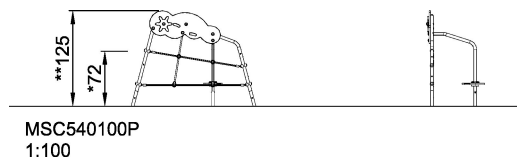

MSC5401
Cloud Climber

The Cloud Climber is parted into two levels of difficulty, where the lower, slightly inclined rope, is perfect for moving up a step for the one-year olds. The upper level is perfect for toddlers who need more challenge. The slightly inclined rope trains their spatial awareness and balance. On top the toddler can reach a gear that is workable from both sides.

Product Line	Themed Play
Category	Toddler play
Age group	1 - 4
Max. fall height (CM)	72
Total height (CM)	125
Safety Zone	13.5 m2

**SUR-
FACE**

ASTM

* = Highest designated play surface.
** = Total height of product.