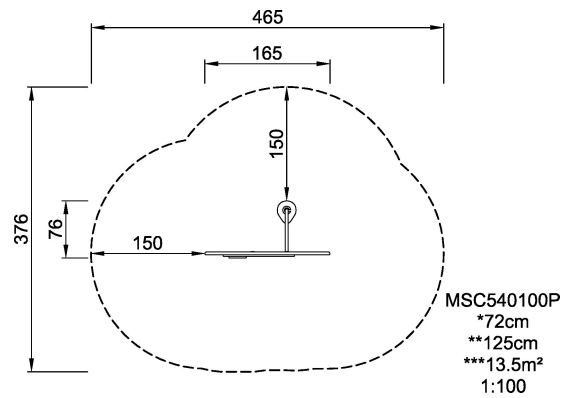

MSC5401
Cloud Climber

The Cloud Climber is parted into two levels of difficulty, where the lower, slightly inclined rope, is perfect for moving up a step for the one-year olds. The upper level is perfect for toddlers who need more challenge. The slightly inclined rope trains their spatial awareness and balance. On top the toddler can reach a gear that is workable from both sides.

Product Line	Themed Play
Category	Toddler play
Age group	1 - 4
Max. fall height (CM)	72
Total height (CM)	125
Safety Zone	13.5 m2

**SUR-
FACE**

ASTM

* = Highest designated play surface.
** = Total height of product.