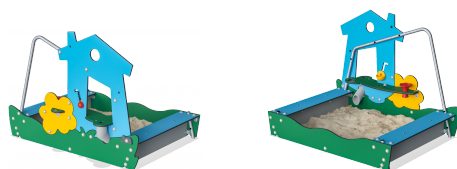

MSC541801
Sandpit

Product Line	Themed Play
Category	Toddler play
Age group	1 - 4
Max. fall height (CM)	28
Total height (CM)	131
Safety Zone	18.4 m2

**SUR-
FACE**

ASTM

* = Highest designated play surface.
** = Total height of product.