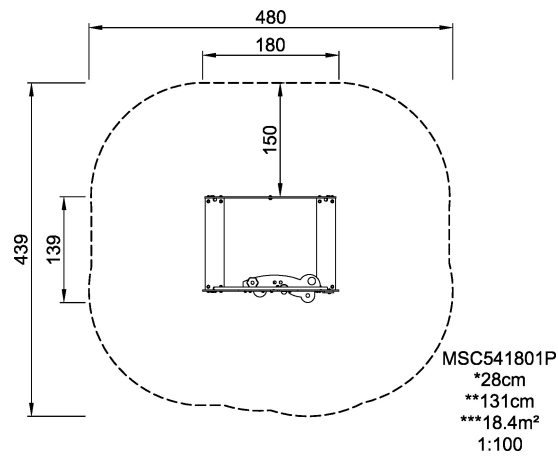

MSC541801
Sandpit

Product Line	Themed Play
Category	Toddler play
Age group	1 - 4
Max. fall height (CM)	28
Total height (CM)	131
Safety Zone	18.4 m2

**SUR-
FACE**

ASTM

* = Highest designated play surface.
** = Total height of product.

Weight/heaviest parts	kg.	Installation (Manpower)	Persons
Concrete required	NaN m ³	Installation (Hours)	Hours
Foundation amount/footing	NaN	Excavation	NaN m ³