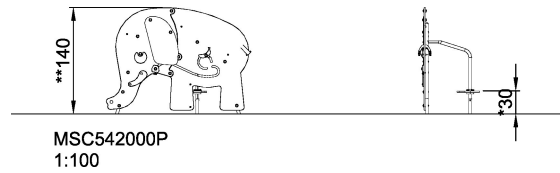

<b>Product Line</b>	Themed Play
<b>Category</b>	Toddler play
<b>Age group</b>	1 - 4
<b>Max. fall height (CM)</b>	30
<b>Total height (CM)</b>	140
<b>Safety Zone</b>	14.2 m2

**SUR-  
FACE**

**ASTM**

\* = Highest designated play surface.  
\*\* = Total height of product.