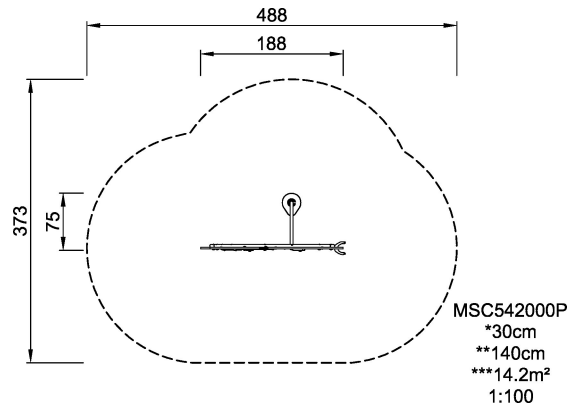

<b>Product Line</b>	Themed Play
<b>Category</b>	Toddler play
<b>Age group</b>	1 - 4
<b>Max. fall height (CM)</b>	30
<b>Total height (CM)</b>	140
<b>Safety Zone</b>	14.2 m2

**SUR-  
FACE**

**ASTM**

\* = Highest designated play surface.  
\*\* = Total height of product.