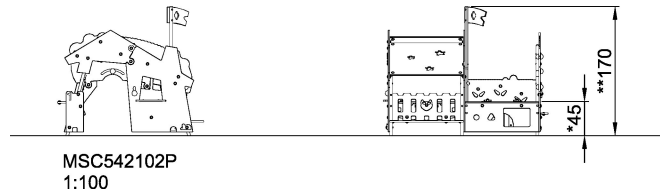

Product Line	Themed Play
Category	Toddler play
Age group	1 - 4
Max. fall height (CM)	45
Total height (CM)	170
Safety Zone	22 m2

SOCIALIZE

CONSTRUCT

DRAMATIC PLAY

INCLUSIVE

SURFACE

ADA / INCLUSIVE

ASTM

* = Highest designated play surface.
** = Total height of product.

Weight/heaviest parts	kg.	Installation (Manpower)	Persons
Concrete required	NaN m ³	Installation (Hours)	Hours
Foundation amount/footing	NaN	Excavation	NaN m ³