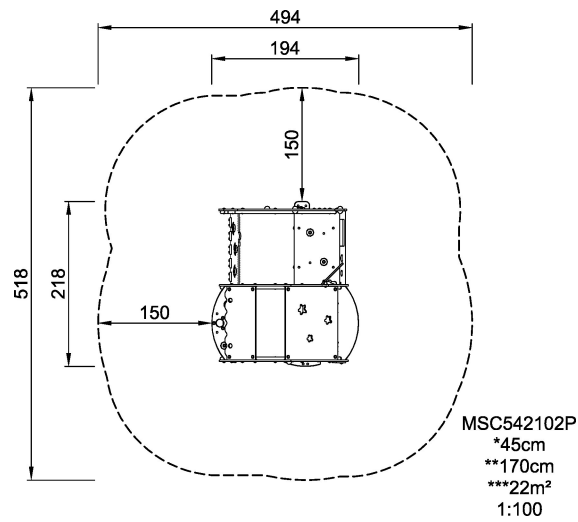

Product Line	Themed Play
Category	Toddler play
Age group	1 - 4
Max. fall height (CM)	45
Total height (CM)	170
Safety Zone	22 m2

SOCIALIZE

CONSTRUCT

DRAMATIC PLAY

INCLUSIVE

SURFACE

ADA / INCLUSIVE

ASTM

* = Highest designated play surface.
** = Total height of product.

Weight/heaviest parts	kg.	Installation (Manpower)	Persons
Concrete required	NaN m ³	Installation (Hours)	Hours
Foundation amount/footing	NaN	Excavation	NaN m ³