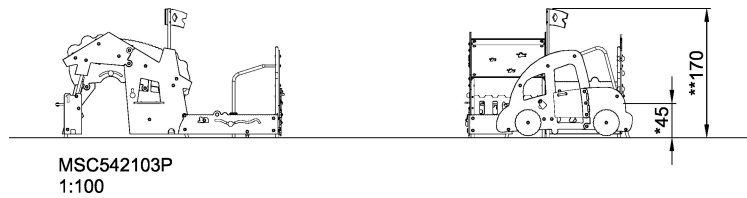

Product Line	Themed Play
Category	Toddler play
Age group	1 - 4
Max. fall height (CM)	45
Total height (CM)	170
Safety Zone	28 m2

**SUR-
FACE**

ASTM

* = Highest designated play surface.
** = Total height of product.