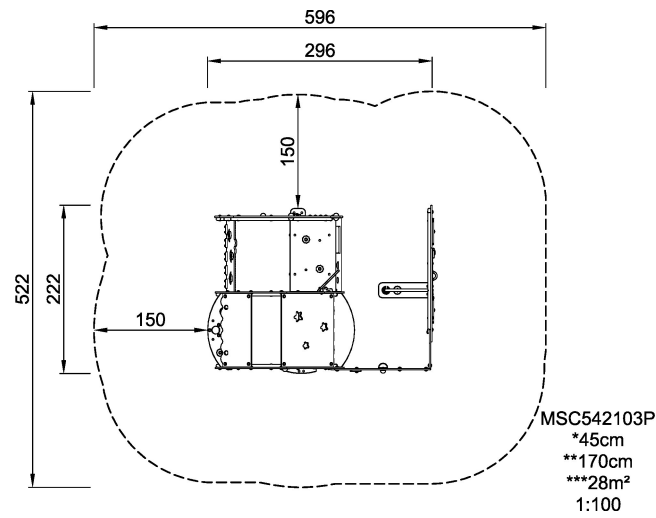

Product Line	Themed Play
Category	Toddler play
Age group	1 - 4
Max. fall height (CM)	45
Total height (CM)	170
Safety Zone	28 m2

**SUR-
FACE**

ASTM

* = Highest designated play surface.
** = Total height of product.