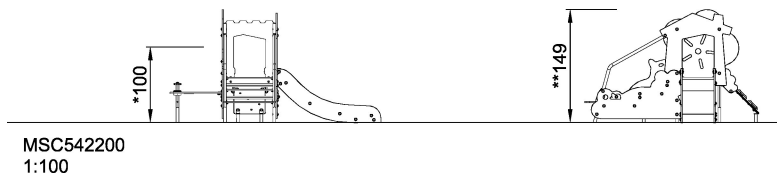

MSC5422

Toddlers Castle with rock climber

KOMPAN[®]
Let's play

| | |
|------------------------------|--------------|
| Product Line | Themed Play |
| Category | Toddler play |
| Age group | 1 - 4 |
| Max. fall height (CM) | 100 |
| Total height (CM) | 149 |
| Safety Zone | 20.4 m2 |

SOCIALIZE

CLIMB

SLIDE

CONSTRUCT

INCLUSIVE

SUR-
FACE

ADA / INCLUSIVE

ASTM

* = Highest designated play surface.
 ** = Total height of product.

| | | | |
|----------------------------------|--------|--------------------------------|---------|
| Weight/heaviest parts | kg. | Installation (Manpower) | Persons |
| Concrete required | NaN m3 | Installation (Hours) | Hours |
| Foundation amount/footing | NaN | Excavation | NaN m3 |