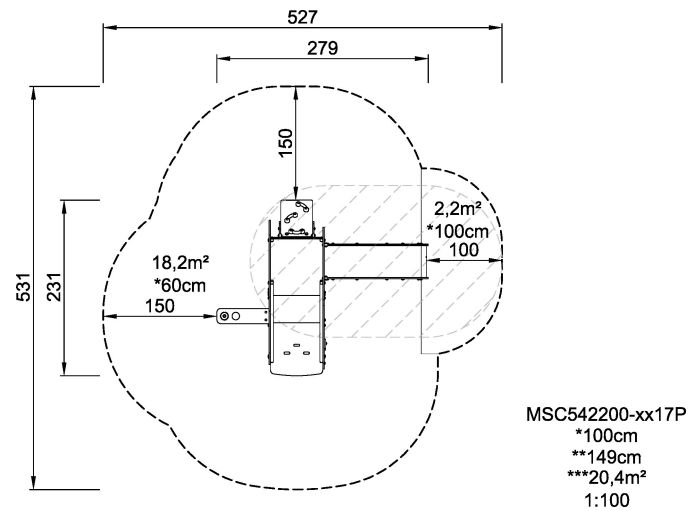

MSC5422

Toddlers Castle with rock climber

KOMPAN[®]
Let's play

| | |
|------------------------------|--------------|
| Product Line | Themed Play |
| Category | Toddler play |
| Age group | 1 - 4 |
| Max. fall height (CM) | 100 |
| Total height (CM) | 149 |
| Safety Zone | 20.4 m2 |

* = Highest designated play surface.
 ** = Total height of product.

| | | | |
|----------------------------------|--------|--------------------------------|---------|
| Weight/heaviest parts | kg. | Installation (Manpower) | Persons |
| Concrete required | NaN m3 | Installation (Hours) | Hours |
| Foundation amount/footing | NaN | Excavation | NaN m3 |