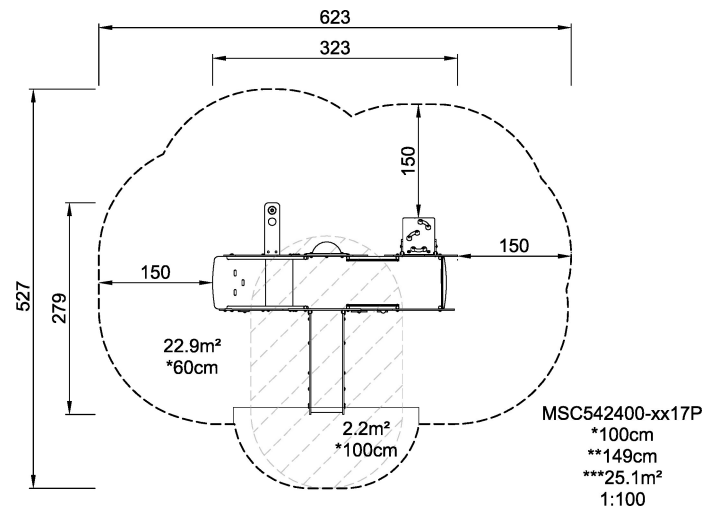

Product Line	Themed Play
Category	Toddler play
Age group	1 - 4
Max. fall height (CM)	100
Total height (CM)	149
Safety Zone	25.1 m ²

SOCIALIZE

CLIMB

SLIDE

CONSTRUCT

DRAMATIC PLAY

INCLUSIVE

SURFACE

ADA / INCLUSIVE

ASTM

* = Highest designated play surface.
** = Total height of product.

Weight/heaviest parts	kg.	Installation (Manpower)	Persons
Concrete required	NaN m3	Installation (Hours)	Hours
Foundation amount/footing	NaN	Excavation	NaN m3