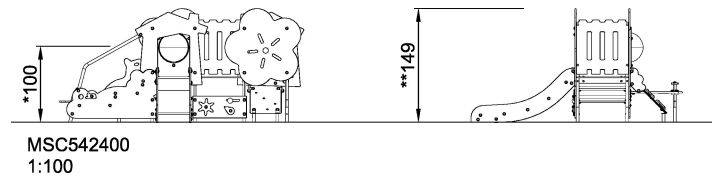

Product Line	Themed Play
Category	Toddler play
Age group	1 - 4
Max. fall height (CM)	100
Total height (CM)	149
Safety Zone	25.1 m ²

SOCIALIZE

CLIMB

SLIDE

CONSTRUCT

DRAMATIC PLAY

INCLUSIVE

SURFACE

ADA / INCLUSIVE

ASTM

* = Highest designated play surface.
** = Total height of product.

Weight/heaviest parts	kg.	Installation (Manpower)	Persons
Concrete required	NaN m3	Installation (Hours)	Hours
Foundation amount/footing	NaN	Excavation	NaN m3