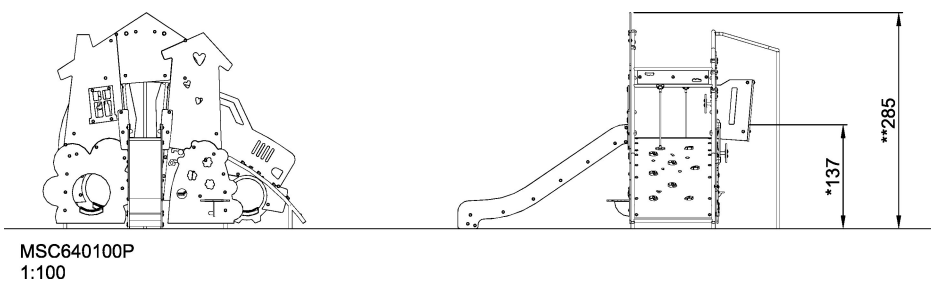

With a cosy house and a fully equipped fire-engine, the Home/Rescue theme can serve every purpose. Underneath there is shelter in two different spaces. One space for moving in with a family or a crew of fire fighters, and a smaller space under the climbing wall to hide and spy on the outside world. Climbing wall and net access invite climbers to choose their own way to reach the top. From the house a gentle slide is the way out, while fire fighters will choose the fire man's pole on the rescue side

Product Line	Themed Play
Category	STORY MAKERS™
Age group	2 - 6
Max. fall height (CM)	137
Total height (CM)	285
Safety Zone	33.2 m2

SUR-FACE

* = Highest designated play surface.
** = Total height of product.