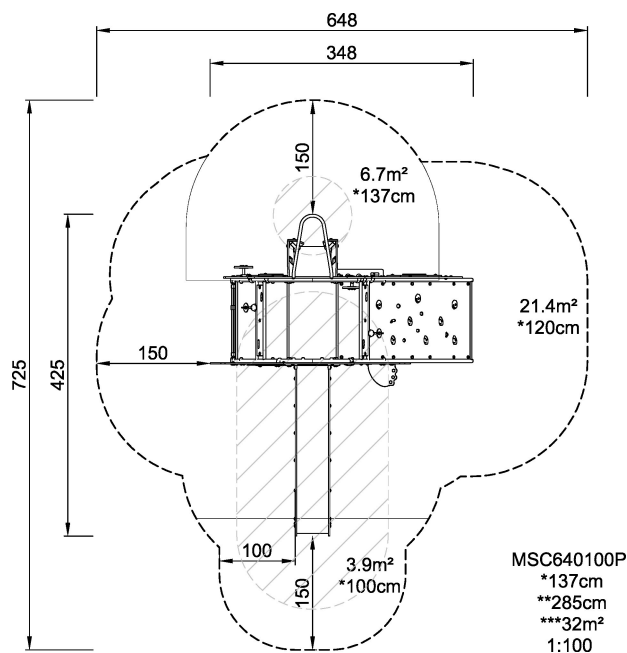

Product Line	Themed Play
Category	STORY MAKERS™
Age group	2 - 6
Max. fall height (CM)	137
Total height (CM)	285
Safety Zone	33.2 m2

SUR-FACE

* = Highest designated play surface.
** = Total height of product.