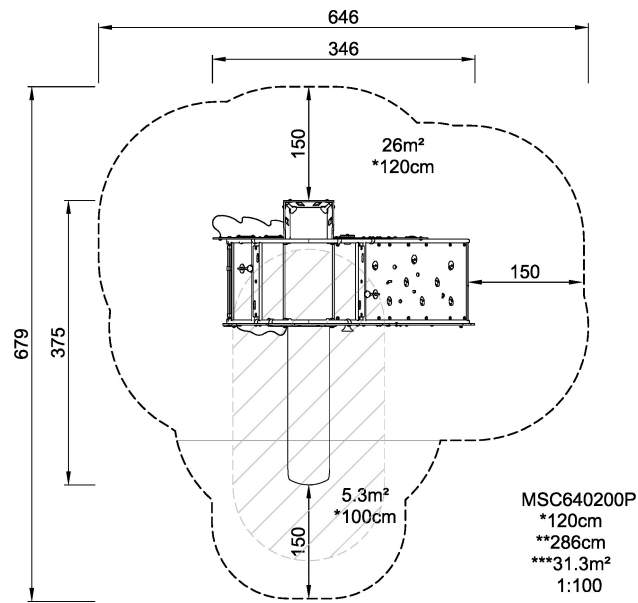

<b>Product Line</b>	Themed Play
<b>Category</b>	STORY MAKERS™
<b>Age group</b>	2 - 6
<b>Max. fall height (CM)</b>	120
<b>Total height (CM)</b>	286
<b>Safety Zone</b>	32.7 m2

SOCIALIZE

CLIMB

SLIDE

CONSTRUCT

DRAMATIC PLAY

INCLUSIVE

**SUR-  
FACE**

\* = Highest designated play surface.  
\*\* = Total height of product.

<b>Weight/heaviest parts</b>	kg.	<b>Installation (Manpower)</b>	Persons
<b>Concrete required</b>	NaN m <sup>3</sup>	<b>Installation (Hours)</b>	Hours
<b>Foundation amount/footing</b>	NaN	<b>Excavation</b>	NaN m <sup>3</sup>