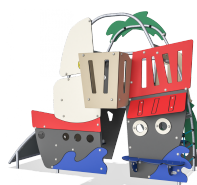

MSC6402

# Ocean and Jungle Themes

**KOMPAN**  
Let's play

Crossing the ocean to reach mysterious tropical islands in search of new adventures is the theme of Ocean/Jungle. You can steer the ship or move into the jungle cabin, keep watch from the balcony or slide down- all sails are set for a playful journey. On the slanting climbing wall the way up is found with the help of climbing grips and through the holes in the wall you stay in touch with everyone. The clipper offers a bench for rest, while the cabin has its own shop, where supplies can be bought.

<b>Product Line</b>	Themed Play
<b>Category</b>	STORY MAKERS™
<b>Age group</b>	2 - 6
<b>Max. fall height (CM)</b>	120
<b>Total height (CM)</b>	286
<b>Safety Zone</b>	32.7 m2

SOCIALIZE

CLIMB

SLIDE

CONSTRUCT