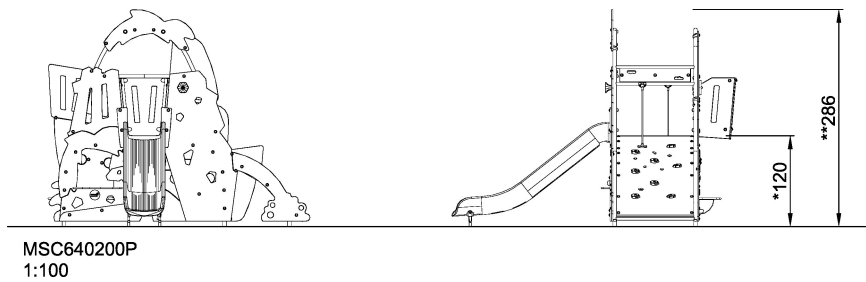

<b>Product Line</b>	Themed Play
<b>Category</b>	STORY MAKERS™
<b>Age group</b>	2 - 6
<b>Max. fall height (CM)</b>	120
<b>Total height (CM)</b>	286
<b>Safety Zone</b>	32.7 m2

SOCIALIZE

CLIMB

SLIDE

CONSTRUCT

DRAMATIC PLAY

INCLUSIVE

**SUR-  
FACE**

\* = Highest designated play surface.  
\*\* = Total height of product.

<b>Weight/heaviest parts</b>	kg.	<b>Installation (Manpower)</b>	Persons
<b>Concrete required</b>	NaN m <sup>3</sup>	<b>Installation (Hours)</b>	Hours
<b>Foundation amount/footing</b>	NaN	<b>Excavation</b>	NaN m <sup>3</sup>