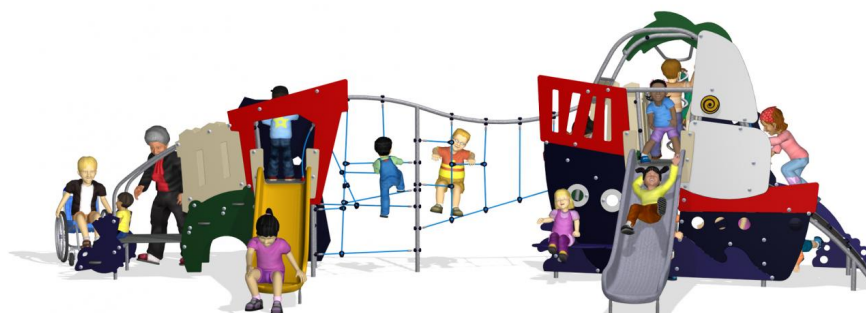

MSC6410

# Ocean/Jungle Large

**KOMPAN**<sup>®</sup>  
Let's play

The Ocean/Jungle Large structure is a ship on one side and a tropical jungle for exploring on the other. In the jungle children will find a hidden snake, a climbing wall, a vertical play panel and a play counter where children will gather. A three dimensional climbing net links the jungle and the ship to a satellite tower giving more play opportunities. The journey starts at the satellite tower with a slide and continues with a challenging climb across the linking net to the main tower. Climbing is a fundamental loco-motor skill that involves an ascending and descending movement using the hands and feet. The complexity of the climbing net will create a variety of movement patterns and is a great social gathering space, as well as a place for developing their movement skills when passing each other. Once back safely in the ship, children can choose to slide down into the water or take a swirling descent down the curly climber and into the jungle.

<b>Product Line</b>	Themed Play
<b>Category</b>	STORY MAKERS™
<b>Age group</b>	2 - 6
<b>Max. fall height (CM)</b>	237
<b>Total height (CM)</b>	286
<b>Safety Zone</b>	58.6 m2

SOCIALIZE

BALANCE

CLIMB

SLIDE

CONSTRUCT