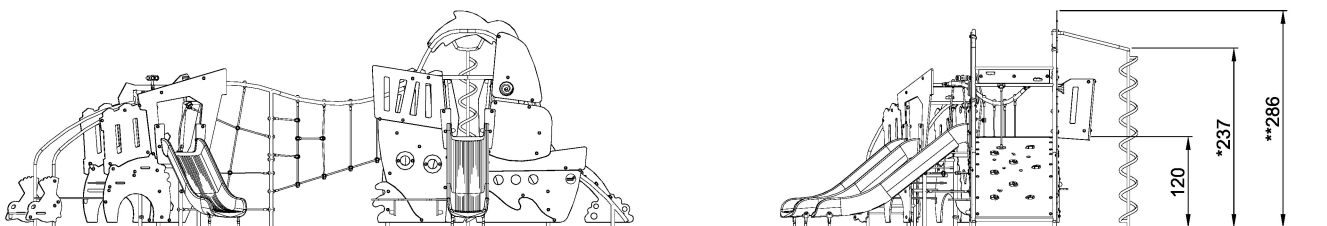

# Ocean/Jungle Large

**KOMPAN**<sup>®</sup>  
Let's play

The Ocean/Jungle Large structure is a ship on one side and a tropical jungle for exploring on the other. In the jungle children will find a hidden snake, a climbing wall, a vertical play panel and a play counter where children will gather. A three dimensional climbing net links the jungle and the ship to a satellite tower giving more play opportunities. The journey starts at the satellite tower with a slide and continues with a challenging climb across the linking net to the main tower. Climbing is a fundamental loco-motor skill that involves an ascending and descending movement using the hands and feet. The complexity of the climbing net will create a variety of movement patterns and is a great social gathering space, as well as a place for developing their movement skills when passing each other. Once back safely in the ship, children can choose to slide down into the water or take a swirling descent down the curly climber and into the jungle.

<b>Product Line</b>	Themed Play
<b>Category</b>	STORY MAKERS™
<b>Age group</b>	2 - 6
<b>Max. fall height (CM)</b>	237
<b>Total height (CM)</b>	286
<b>Safety Zone</b>	58.6 m2

SOCIALIZE

BALANCE

CLIMB

SLIDE

CONSTRUCT

DRAMATIC PLAY

INCLUSIVE

**SUR-FACE**

ADA / INCLUSIVE

**ASTM**

MSC641000P  
1:100

\* = Highest designated play surface.  
\*\* = Total height of product.

<b>Weight/heaviest parts</b>	kg.	<b>Installation (Manpower)</b>	Persons
<b>Concrete required</b>	NaN m3	<b>Installation (Hours)</b>	Hours
<b>Foundation amount/footing</b>	NaN	<b>Excavation</b>	NaN m3