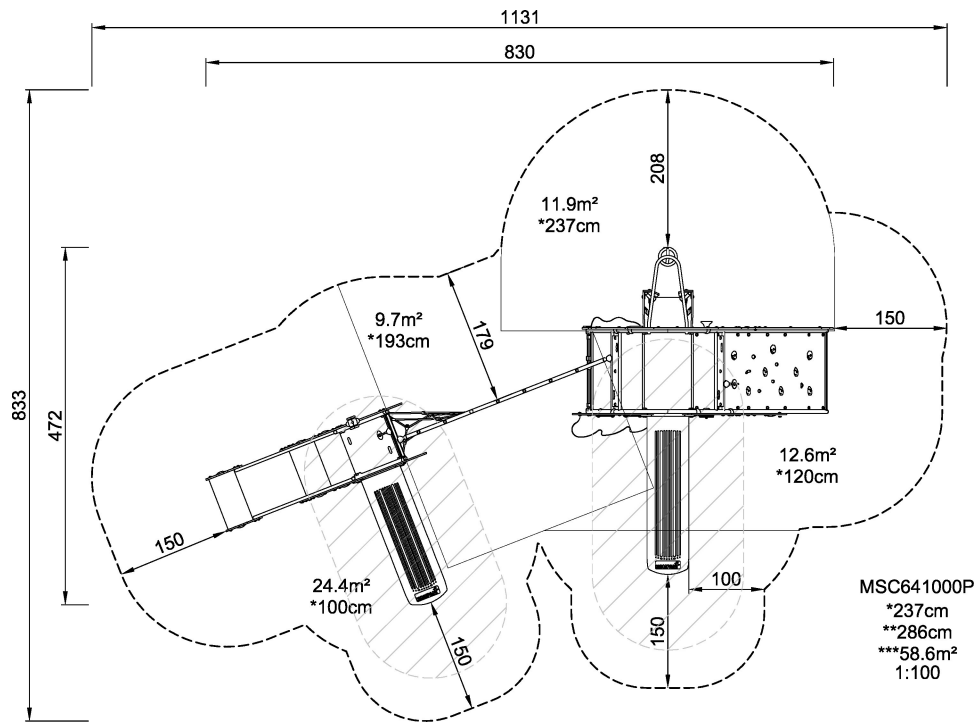

# Ocean/Jungle Large

**KOMPAN**<sup>®</sup>  
Let's play

The Ocean/Jungle Large structure is a ship on one side and a tropical jungle for exploring on the other. In the jungle children will find a hidden snake, a climbing wall, a vertical play panel and a play counter where children will gather. A three dimensional climbing net links the jungle and the ship to a satellite tower giving more play opportunities. The journey starts at the satellite tower with a slide and continues with a challenging climb across the linking net to the main tower. Climbing is a fundamental loco-motor skill that involves an ascending and descending movement using the hands and feet. The complexity of the climbing net will create a variety of movement patterns and is a great social gathering space, as well as a place for developing their movement skills when passing each other. Once back safely in the ship, children can choose to slide down into the water or take a swirling descent down the curly climber and into the jungle.

<b>Product Line</b>	Themed Play
<b>Category</b>	STORY MAKERS™
<b>Age group</b>	2 - 6
<b>Max. fall height (CM)</b>	237
<b>Total height (CM)</b>	286
<b>Safety Zone</b>	58.6 m2

SOCIALIZE

BALANCE

CLIMB

SLIDE

CONSTRUCT

DRAMATIC PLAY

INCLUSIVE

**SUR-FACE**

ADA / INCLUSIVE

**ASTM**

MSC641000P  
1:100

\* = Highest designated play surface.  
\*\* = Total height of product.

<b>Weight/heaviest parts</b>	kg.	<b>Installation (Manpower)</b>	Persons
<b>Concrete required</b>	NaN m3	<b>Installation (Hours)</b>	Hours
<b>Foundation amount/footing</b>	NaN	<b>Excavation</b>	NaN m3