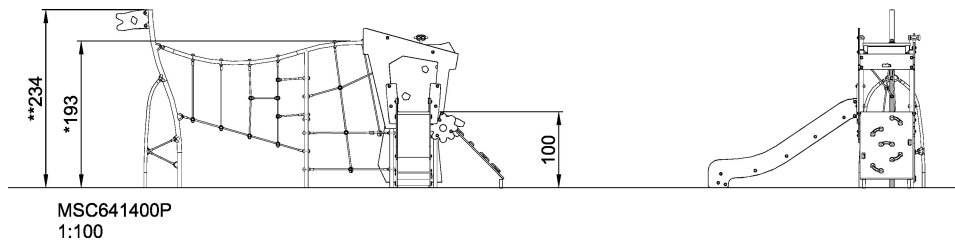

MSC6414

Tower with net

The tower net is a great enhancement to the storymakers facades. The colourful attachment adds play value and extra challenges for the child.

Product Line	Themed Play
Category	STORY MAKERS™
Age group	2 - 6
Max. fall height (CM)	193
Total height (CM)	234
Safety Zone	32.7 m2

SOCIALIZE

CLIMB

SLIDE

CONSTRUCT

DRAMATIC PLAY

INCLUSIVE

**SUR-
FACE**

* = Highest designated play surface.
** = Total height of product.

Weight/heaviest parts	kg.	Installation (Manpower)	Persons
Concrete required	NaN m3	Installation (Hours)	Hours
Foundation amount/footing	NaN	Excavation	NaN m3