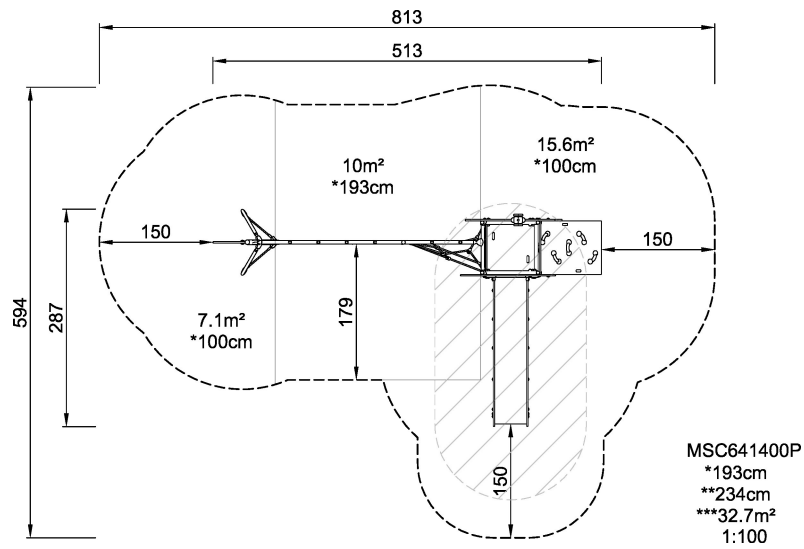

MSC6414

Tower with net

The tower net is a great enhancement to the storymakers facades. The colourful attachment adds play value and extra challenges for the child.

Product Line	Themed Play
Category	STORY MAKERS™
Age group	2 - 6
Max. fall height (CM)	193
Total height (CM)	234
Safety Zone	32.7 m2

SOCIALIZE

CLIMB

SLIDE

CONSTRUCT

DRAMATIC PLAY

INCLUSIVE

**SUR-
FACE**

* = Highest designated play surface.
** = Total height of product.