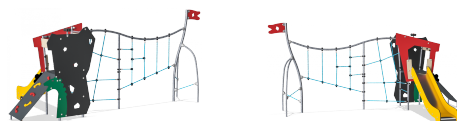

MSC6414

Tower with net

The tower net is a great enhancement to the storymakers facades. The colourful attachment adds play value and extra challenges for the child.

Product Line	Themed Play
Category	STORY MAKERS™
Age group	2 - 6
Max. fall height (CM)	193
Total height (CM)	234
Safety Zone	32.7 m2

SOCIALIZE

CLIMB

SLIDE

CONSTRUCT

DRAMATIC PLAY

INCLUSIVE

**SUR-
FACE**

* = Highest designated play surface.
** = Total height of product.