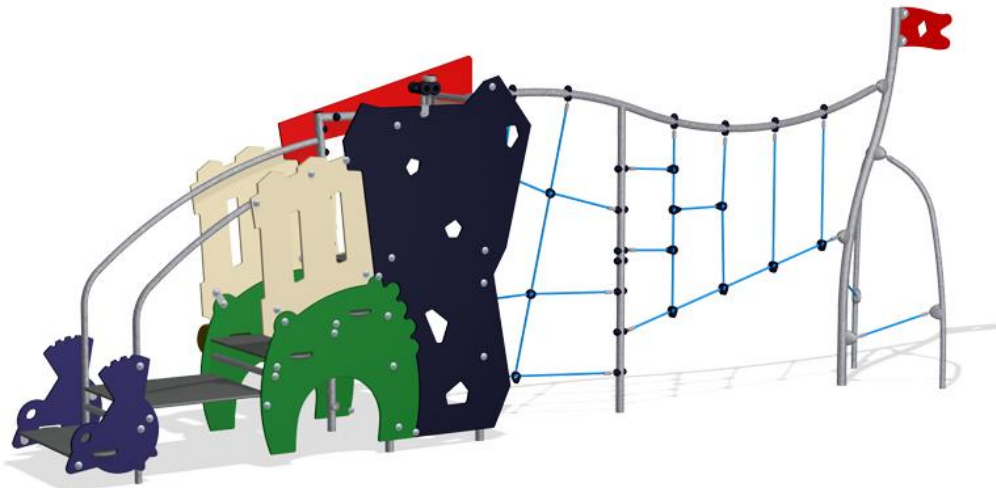

MSC6419

Tower with net (Solitaire) with ADA

Product Line	Themed Play
Category	STORY MAKERS™
Age group	2 - 6
Max. fall height (CM)	193
Total height (CM)	234
Safety Zone	38.9 m2

SOCIALIZE

CLIMB

SLIDE

CONSTRUCT

DRAMATIC PLAY

INCLUSIVE

SURFACE

ADA / INCLUSIVE

ASTM

* = Highest designated play surface.
** = Total height of product.

Weight/heaviest parts	kg.	Installation (Manpower)	Persons
Concrete required	NaN m ³	Installation (Hours)	Hours
Foundation amount/footing	NaN	Excavation	NaN m ³