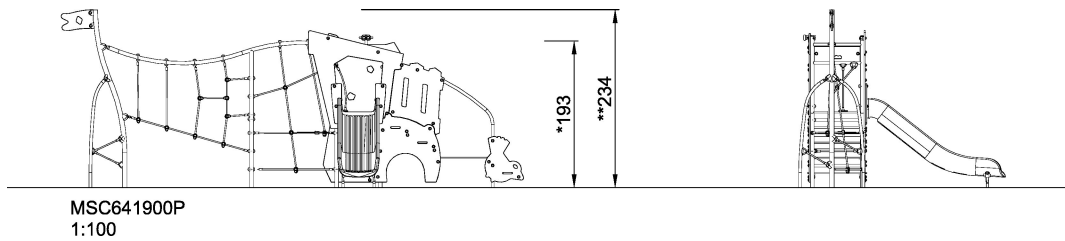

MSC6419

Tower with net (Solitaire) with ADA

Product Line	Themed Play
Category	STORY MAKERS™
Age group	2 - 6
Max. fall height (CM)	193
Total height (CM)	234
Safety Zone	38.9 m2

SOCIALIZE

CLIMB

SLIDE

CONSTRUCT

DRAMATIC PLAY

INCLUSIVE

SURFACE

ADA / INCLUSIVE

ASTM

* = Highest designated play surface.
** = Total height of product.

Weight/heaviest parts	kg.	Installation (Manpower)	Persons
Concrete required	NaN m ³	Installation (Hours)	Hours
Foundation amount/footing	NaN	Excavation	NaN m ³