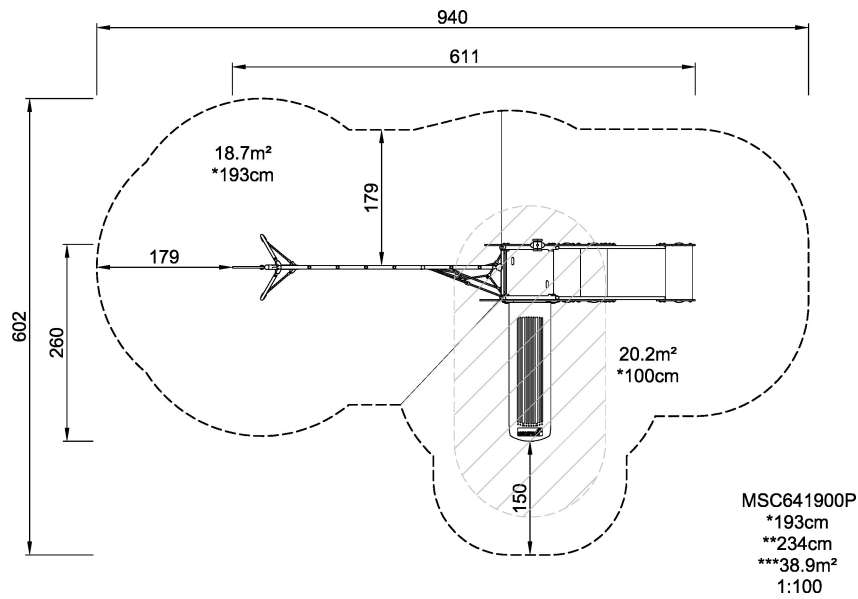

MSC6419

Tower with net (Solitaire) with ADA

Product Line	Themed Play
Category	STORY MAKERS™
Age group	2 - 6
Max. fall height (CM)	193
Total height (CM)	234
Safety Zone	38.9 m2

SOCIALIZE

CLIMB

SLIDE

CONSTRUCT

DRAMATIC PLAY

INCLUSIVE

SURFACE

ADA / INCLUSIVE

ASTM

* = Highest designated play surface.
** = Total height of product.

Weight/heaviest parts	kg.	Installation (Manpower)	Persons
Concrete required	NaN m ³	Installation (Hours)	Hours
Foundation amount/footing	NaN	Excavation	NaN m ³