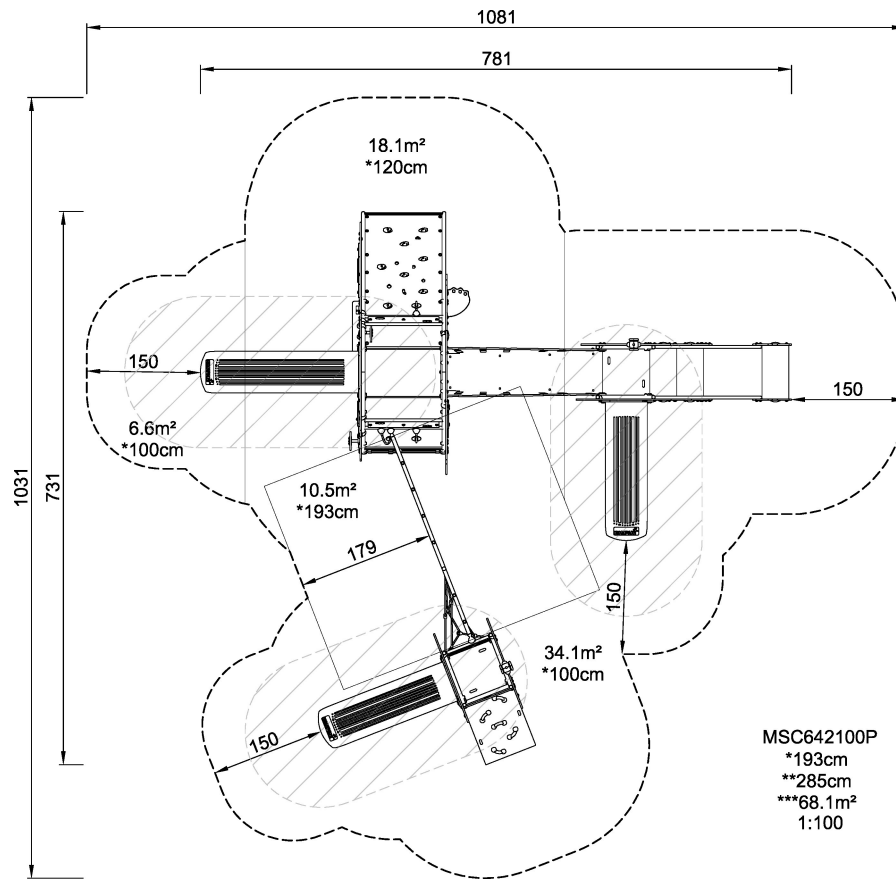

MSC6421

Home and Rescue Theme with Bridge, Net and Towers

Product Line	Themed Play
Category	STORY MAKERS™
Age group	2 - 6
Max. fall height (CM)	193
Total height (CM)	285
Safety Zone	68.1 m ²

SOCIALIZE

CLIMB

SLIDE

CONSTRUCT

DRAMATIC PLAY

INCLUSIVE

SURFACE

ADA / INCLUSIVE

ASTM

MSC642100P
1:100

* = Highest designated play surface.
** = Total height of product.

Weight/heaviest parts	kg.	Installation (Manpower)	Persons
Concrete required	NaN m3	Installation (Hours)	Hours
Foundation amount/footing	NaN	Excavation	NaN m3