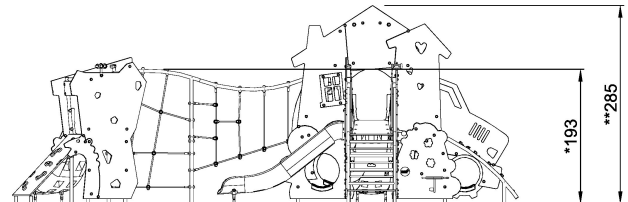

MSC6421

Home and Rescue Theme with Bridge, Net and Towers

Product Line	Themed Play
Category	STORY MAKERS™
Age group	2 - 6
Max. fall height (CM)	193
Total height (CM)	285
Safety Zone	68.1 m ²

SOCIALIZE

CLIMB

SLIDE

CONSTRUCT

DRAMATIC PLAY

INCLUSIVE

SURFACE

ADA / INCLUSIVE

ASTM

MSC642100P
1:100

* = Highest designated play surface.
** = Total height of product.

Weight/heaviest parts	kg.	Installation (Manpower)	Persons
Concrete required	NaN m3	Installation (Hours)	Hours
Foundation amount/footing	NaN	Excavation	NaN m3