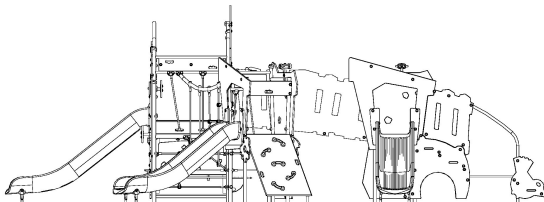

MSC6421

Home and Rescue Theme with Bridge, Net and Towers

Product Line	Themed Play
Category	STORY MAKERS™
Age group	2 - 6
Max. fall height (CM)	193
Total height (CM)	285
Safety Zone	68.1 m ²

SOCIALIZE

CLIMB

SLIDE

CONSTRUCT

DRAMATIC PLAY

INCLUSIVE

SURFACE

ADA / INCLUSIVE

ASTM

MSC642100P
1:100

* = Highest designated play surface.
** = Total height of product.

Weight/heaviest parts	kg.	Installation (Manpower)	Persons
Concrete required	NaN m3	Installation (Hours)	Hours
Foundation amount/footing	NaN	Excavation	NaN m3