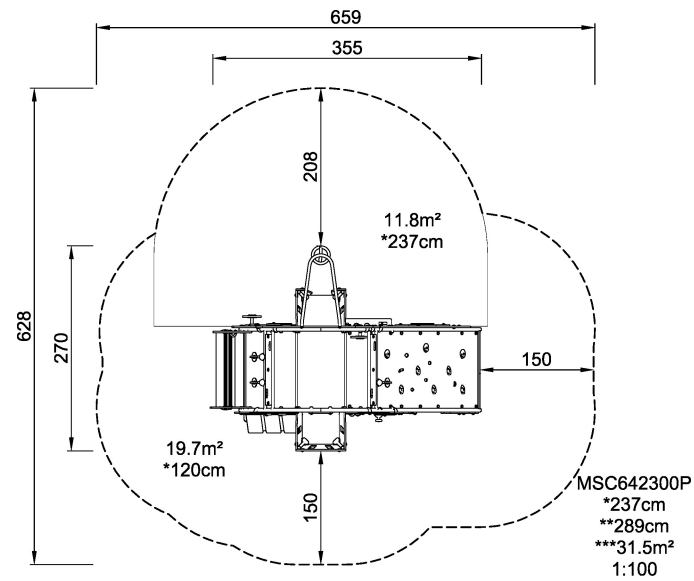

Product Line	Themed Play
Category	STORY MAKERS™
Age group	2 - 6
Max. fall height (CM)	237
Total height (CM)	289
Safety Zone	31.5 m ²

SOCIALIZE

CLIMB

SLIDE

CONSTRUCT

DRAMATIC PLAY

INCLUSIVE

**SUR-
FACE**

* = Highest designated play surface.
** = Total height of product.

Weight/heaviest parts	kg.	Installation (Manpower)	Persons
Concrete required	NaN m3	Installation (Hours)	Hours
Foundation amount/footing	NaN	Excavation	NaN m3