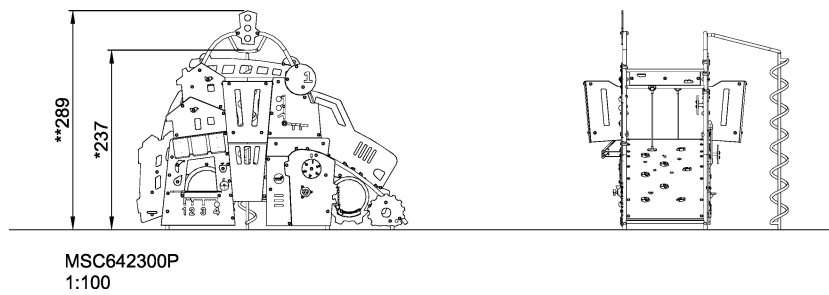

Product Line	Themed Play
Category	STORY MAKERS™
Age group	2 - 6
Max. fall height (CM)	237
Total height (CM)	289
Safety Zone	31.5 m ²

SOCIALIZE

CLIMB

SLIDE

CONSTRUCT

DRAMATIC PLAY

INCLUSIVE

**SUR-
FACE**

* = Highest designated play surface.
** = Total height of product.

Weight/heaviest parts	kg.	Installation (Manpower)	Persons
Concrete required	NaN m3	Installation (Hours)	Hours
Foundation amount/footing	NaN	Excavation	NaN m3