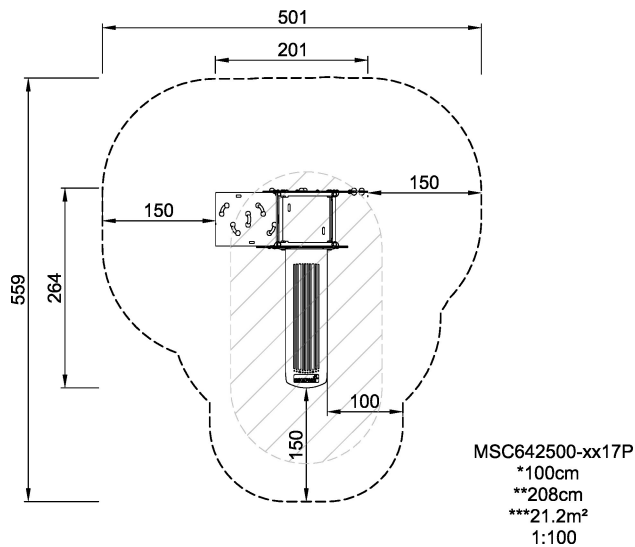

MSC6425

Tower and Tree House

The colourful Tower with slide offers high play value and challenges for the child. On the slanting climbing wall the way up is found with the help of climbing grips, alternatively the rope steps are a fun and challenging trip up.

Product Line	Themed Play
Category	THE SMART PLAYGROUND™ (Digital)
Age group	2 - 6
Max. fall height (CM)	100
Total height (CM)	208
Safety Zone	21.2 m2

**SUR-
FACE**

ASTM

* = Highest designated play surface.
 ** = Total height of product.