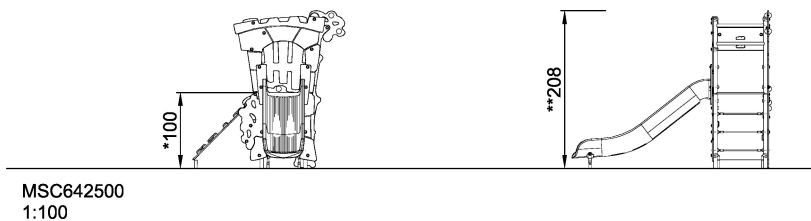

MSC6425

Tower and Tree House

The colourful Tower with slide offers high play value and challenges for the child. On the slanting climbing wall the way up is found with the help of climbing grips, alternatively the rope steps are a fun and challenging trip up.

Product Line	Themed Play
Category	THE SMART PLAYGROUND™ (Digital)
Age group	2 - 6
Max. fall height (CM)	100
Total height (CM)	208
Safety Zone	21.2 m2

**SUR-
FACE**

ASTM

* = Highest designated play surface.
 ** = Total height of product.