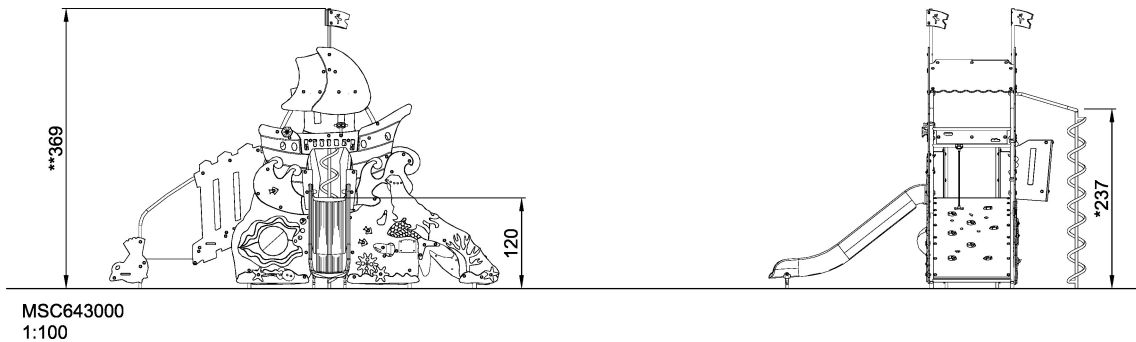

MSC6430

KOMPAN Little Mermaid and Ugly Duckling - ADA

KOMPAN
Let's play

The KOMPAN Hans Christian Andersen structure has the fairytale Little Mermaid on one side and the Ugly Duckling on the other. The two themes are inviting places for children to play that offer a variety of activities. The climbing wall and easy access invite climbers to choose their own way to reach the top. The climbing wall challenges children's problem solving abilities and is suitable for different skill levels - the left side is an easier route than the right. Including ADA staircase.

Product Line	Themed Play
Category	THE SMART PLAYGROUND™ (Digital)
Age group	2 - 5
Max. fall height (CM)	237
Total height (CM)	369
Safety Zone	40.7 m2

SOCIALIZE

CLIMB

SLIDE

CONSTRUCT

DRAMATIC PLAY

INCLUSIVE

SUR-FACE

ADA / INCLUSIVE

ASTM

* = Highest designated play surface.
** = Total height of product.

Weight/heaviest parts	kg.	Installation (Manpower)	Persons
Concrete required	NaN m ³	Installation (Hours)	Hours
Foundation amount/footing	NaN	Excavation	NaN m ³