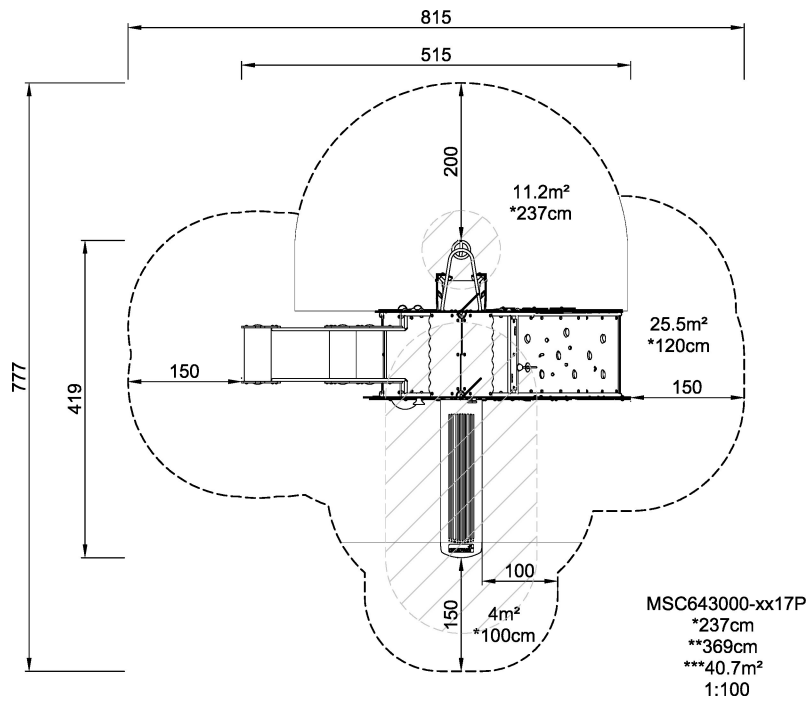

MSC6430

KOMPAN Little Mermaid and Ugly Duckling - ADA

KOMPAN
Let's play

The KOMPAN Hans Christian Andersen structure has the fairytale Little Mermaid on one side and the Ugly Duckling on the other. The two themes are inviting places for children to play that offer a variety of activities. The climbing wall and easy access invite climbers to choose their own way to reach the top. The climbing wall challenges children's problem solving abilities and is suitable for different skill levels - the left side is an easier route than the right. Including ADA staircase.

Product Line	Themed Play
Category	THE SMART PLAYGROUND™ (Digital)
Age group	2 - 5
Max. fall height (CM)	237
Total height (CM)	369
Safety Zone	40.7 m2

SOCIALIZE

CLIMB

SLIDE

CONSTRUCT

DRAMATIC PLAY

INCLUSIVE

SUR-FACE

ADA / INCLUSIVE

ASTM

* = Highest designated play surface.
** = Total height of product.

Weight/heaviest parts	kg.	Installation (Manpower)	Persons
Concrete required	NaN m ³	Installation (Hours)	Hours
Foundation amount/footing	NaN	Excavation	NaN m ³