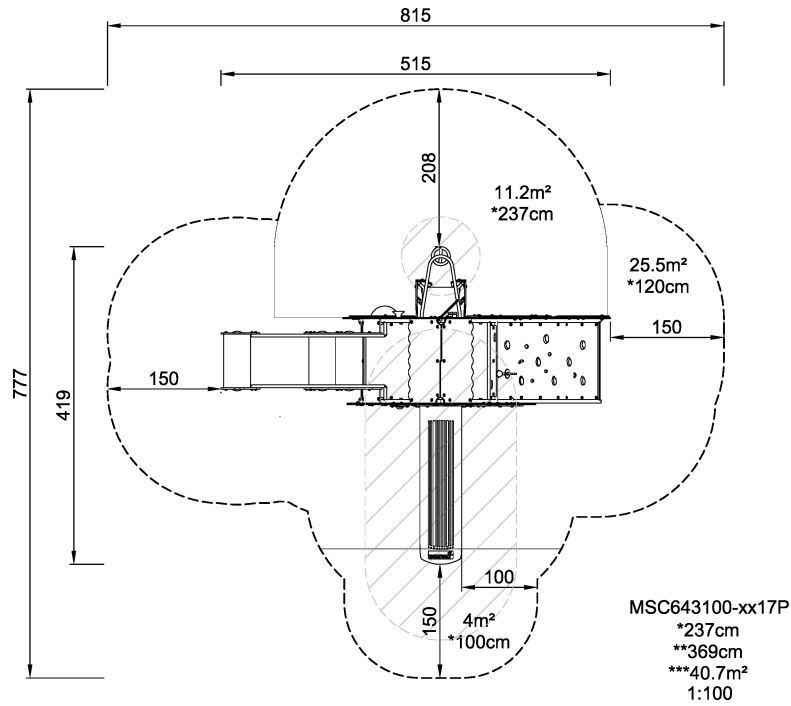

MSC6431

KOMPAN Little Mermaid and Tinderbox - ADA

The KOMPAN Hans Christian Andersen structure has the fairytale Little Mermaid on one side and the Tinderbox on the other. The two themes are inviting places for children to play that offer a variety of activities. The climbing wall and easy access invite climbers to choose their own way to reach the top. The climbing wall challenges children's problem solving abilities and is suitable for different skill levels - the left side is an easier route than the right. Including ADA staircase.

Product Line	Themed Play
Category	THE SMART PLAYGROUND™ (Digital)
Age group	2 - 5
Max. fall height (CM)	237
Total height (CM)	369
Safety Zone	40.7 m2

SOCIALIZE

CLIMB

SLIDE

CONSTRUCT

DRAMATIC PLAY

INCLUSIVE

SURFACE

ADA / INCLUSIVE

ASTM

* = Highest designated play surface.
** = Total height of product.

Weight/heaviest parts	kg.	Installation (Manpower)	Persons
Concrete required	NaN m ³	Installation (Hours)	Hours
Foundation amount/footing	NaN	Excavation	NaN m ³