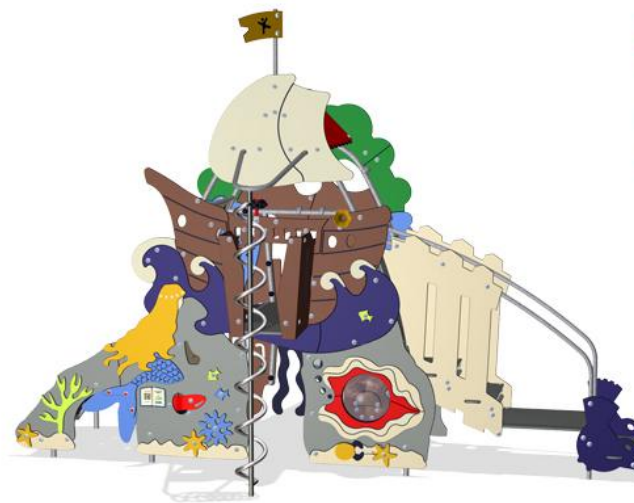

MSC6431

KOMPAN Little Mermaid and Tinderbox - ADA

The KOMPAN Hans Christian Andersen structure has the fairytale Little Mermaid on one side and the Tinderbox on the other. The two themes are inviting places for children to play that offer a variety of activities. The climbing wall and easy access invite climbers to choose their own way to reach the top. The climbing wall challenges children's problem solving abilities and is suitable for different skill levels - the left side is an easier route than the right. Including ADA staircase.

Product Line	Themed Play
Category	THE SMART PLAYGROUND™ (Digital)
Age group	2 - 5
Max. fall height (CM)	237
Total height (CM)	369
Safety Zone	40.7 m2

SOCIALIZE

CLIMB

SLIDE

CONSTRUCT

DRAMATIC PLAY

INCLUSIVE

SURFACE