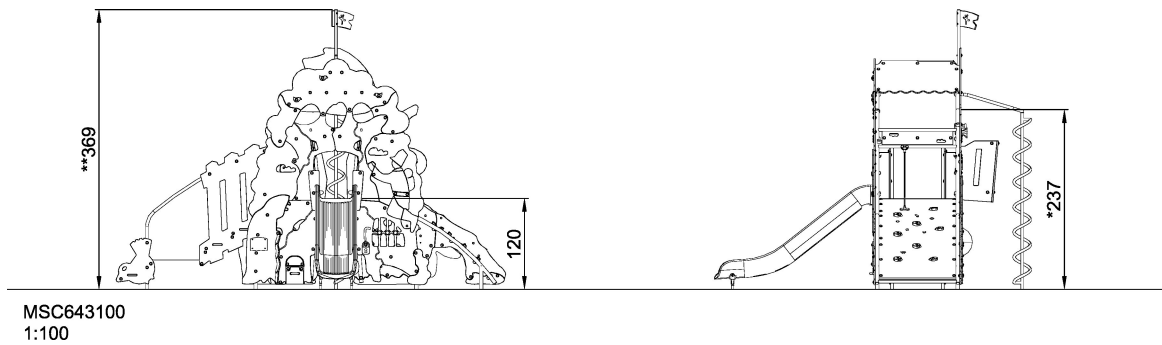

MSC6431

KOMPAN Little Mermaid and Tinderbox - ADA

The KOMPAN Hans Christian Andersen structure has the fairytale Little Mermaid on one side and the Tinderbox on the other. The two themes are inviting places for children to play that offer a variety of activities. The climbing wall and easy access invite climbers to choose their own way to reach the top. The climbing wall challenges children's problem solving abilities and is suitable for different skill levels - the left side is an easier route than the right. Including ADA staircase.

Product Line	Themed Play
Category	THE SMART PLAYGROUND™ (Digital)
Age group	2 - 5
Max. fall height (CM)	237
Total height (CM)	369
Safety Zone	40.7 m2

SOCIALIZE

CLIMB

SLIDE

CONSTRUCT

DRAMATIC PLAY

INCLUSIVE

SURFACE

ADA / INCLUSIVE

ASTM

* = Highest designated play surface.
** = Total height of product.

Weight/heaviest parts	kg.	Installation (Manpower)	Persons
Concrete required	NaN m ³	Installation (Hours)	Hours
Foundation amount/footing	NaN	Excavation	NaN m ³