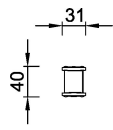

# MSV201 Play Chair

The playful chair, available in red, green and yellow, is shaped so that it fits like a puzzle piece into and can be passed through the panel opening of the play unit within the Toddler supervised range. The Play Chair can function as a seat for care givers or children. It can be laid on the side, offering one slightly differently shaped side with a groove making possible sand play

<b>Product Line</b>	Themed Play
<b>Category</b>	Toddler play for supervised areas
<b>Age group</b>	1 - 4
<b>Total height (CM)</b>	31

MSV20100-0003  
\*\*31cm  
1:100

\* = Highest designated play surface.  
\*\* = Total height of product.