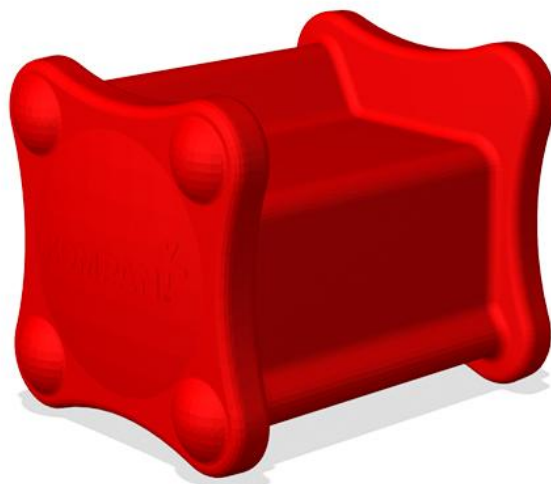

# MSV201 Play Chair

The playful chair, available in red, green and yellow, is shaped so that it fits like a puzzle piece into and can be passed through the panel opening of the play unit within the Toddler supervised range. The Play Chair can function as a seat for care givers or children. It can be laid on the side, offering one slightly differently shaped side with a groove making possible sand play

<b>Product Line</b>	Themed Play
<b>Category</b>	Toddler play for supervised areas
<b>Age group</b>	1 - 4
<b>Total height (CM)</b>	31

MSV20100-0003  
\*\*31cm  
1:100

\* = Highest designated play surface.  
\*\* = Total height of product.