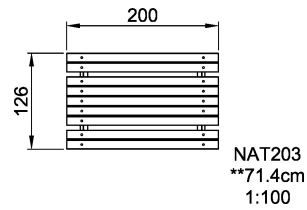

NAT203

Adult table/bench

Product Line	Park equipment
Category	Benches, tables & signs
Total height (CM)	71.4

IN-
GROU.

* = Highest designated play surface.
** = Total height of product.

Weight/heaviest parts	kg.	Installation (Manpower)	Persons
Concrete required	NaN m3	Installation (Hours)	Hours
Foundation amount/footing	NaN	Excavation	NaN m3