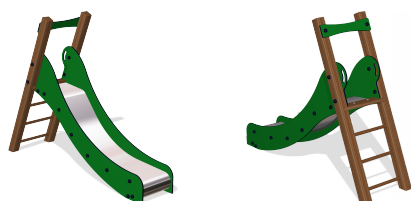

NAT301 Slide

This low, classic slide is ever popular and apart from the fun of sliding provides good training of the vestibular system of the child.

Product Line	Traditional Play
Category	Slides
Age group	3 - 8
Max. fall height (CM)	100
Total height (CM)	176
Safety Zone	15.4 m ²

**SUR-
FACE**

* = Highest designated play surface.
** = Total height of product.

Weight/heaviest parts	kg.	Installation (Manpower)	Persons
Concrete required	NaN m3	Installation (Hours)	Hours
Foundation amount/footing	NaN	Excavation	NaN m3