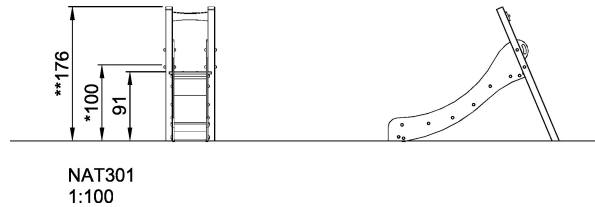

NAT301 Slide

This low, classic slide is ever popular and apart from the fun of sliding provides good training of the vestibular system of the child.

Product Line	Traditional Play
Category	Slides
Age group	3 - 8
Max. fall height (CM)	100
Total height (CM)	176
Safety Zone	15.4 m ²

**SUR-
FACE**

* = Highest designated play surface.
** = Total height of product.

Weight/heaviest parts	kg.	Installation (Manpower)	Persons
Concrete required	NaN m3	Installation (Hours)	Hours
Foundation amount/footing	NaN	Excavation	NaN m3