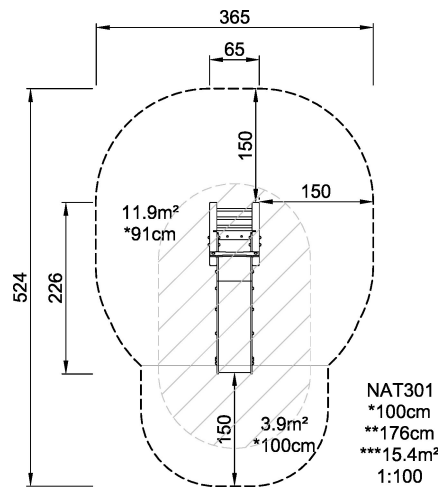

NAT301 Slide

This low, classic slide is ever popular and apart from the fun of sliding provides good training of the vestibular system of the child.

Product Line	Traditional Play
Category	Slides
Age group	3 - 8
Max. fall height (CM)	100
Total height (CM)	176
Safety Zone	15.4 m ²

**SUR-
FACE**

* = Highest designated play surface.
** = Total height of product.

Weight/heaviest parts	kg.	Installation (Manpower)	Persons
Concrete required	NaN m3	Installation (Hours)	Hours
Foundation amount/footing	NaN	Excavation	NaN m3