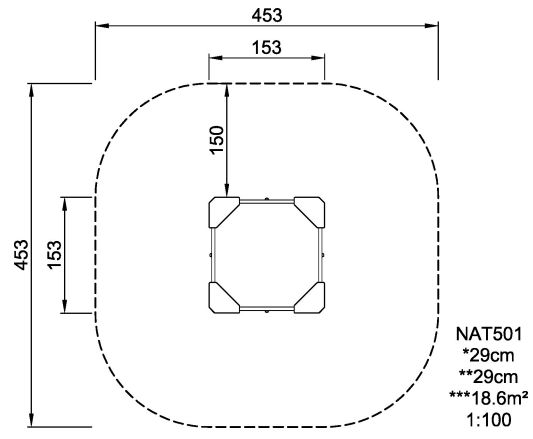

Product Line	Traditional Play
Category	Sand & water play
Age group	1 - 6
Max. fall height (CM)	29
Total height (CM)	29
Safety Zone	18.6 m ²

**SUR-
FACE**

* = Highest designated play surface.
** = Total height of product.