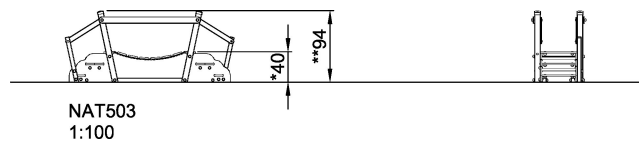

NAT503

Explorer's Bridge

KOMPAN
Let's play

The oldest toddlers can improve their balance on this highly challenging wobbly bridge. Handholds feature moveable rubber handles.

Product Line	Themed Play
Category	Toddler play
Age group	1 - 4
Max. fall height (CM)	40
Total height (CM)	94
Safety Zone	16.7 m2

**SUR-
FACE**

* = Highest designated play surface.
** = Total height of product.

Weight/heaviest parts	kg.	Installation (Manpower)	Persons
Concrete required	NaN m ³	Installation (Hours)	Hours
Foundation amount/footing	NaN	Excavation	NaN m ³