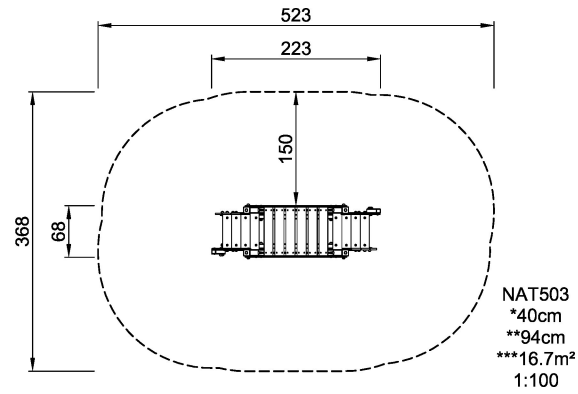

NAT503

Explorer's Bridge

KOMPAN
Let's play

The oldest toddlers can improve their balance on this highly challenging wobbly bridge. Handholds feature moveable rubber handles.

Product Line	Themed Play
Category	Toddler play
Age group	1 - 4
Max. fall height (CM)	40
Total height (CM)	94
Safety Zone	16.7 m2

**SUR-
FACE**

* = Highest designated play surface.
** = Total height of product.

Weight/heaviest parts	kg.	Installation (Manpower)	Persons
Concrete required	NaN m ³	Installation (Hours)	Hours
Foundation amount/footing	NaN	Excavation	NaN m ³