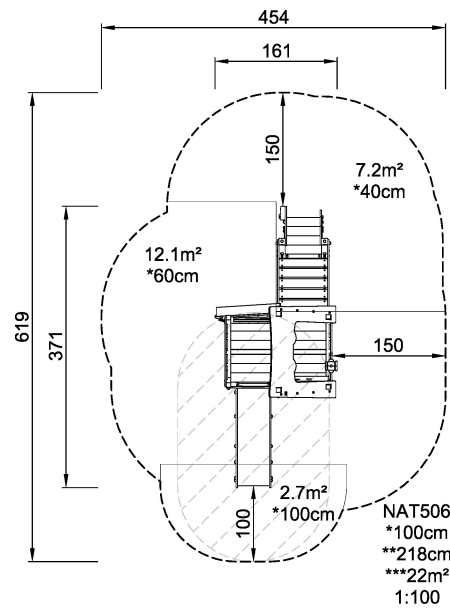

NAT506 Tree Castle

The tree castle is a themed play event with slide and a wobbly bridge leading into the elevated level of the castle. An imaginative play house for the younger players.

Product Line	Themed Play
Category	Toddler play
Age group	1 - 4
Max. fall height (CM)	100
Total height (CM)	218
Safety Zone	22 m2

**SUR-
FACE**

NAT506
1:100

* = Highest designated play surface.
** = Total height of product.

Weight/heaviest parts	kg.	Installation (Manpower)	Persons
Concrete required	NaN m3	Installation (Hours)	Hours
Foundation amount/footing	NaN	Excavation	NaN m3