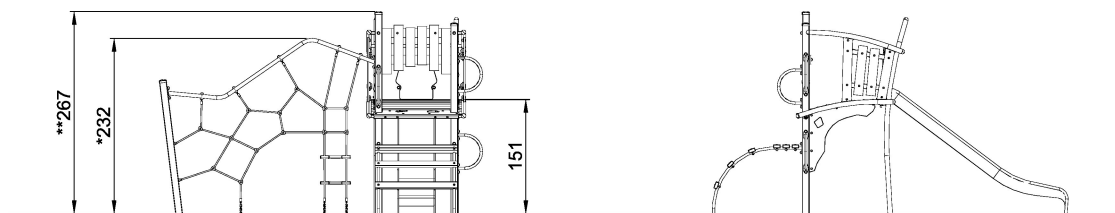

This structure offers varied climbing, tactile features under the platform and a classic slide. All offering children fun play and training.

Product Line	Traditional Play
Category	Climbing structures & nets
Age group	4 - 10
Max. fall height (CM)	232
Total height (CM)	267
Safety Zone	38.7 m ²

**SUR-
FACE**

* = Highest designated play surface.
** = Total height of product.

Weight/heaviest parts	kg.	Installation (Manpower)	Persons
Concrete required	NaN m ³	Installation (Hours)	Hours
Foundation amount/footing	NaN	Excavation	NaN m ³