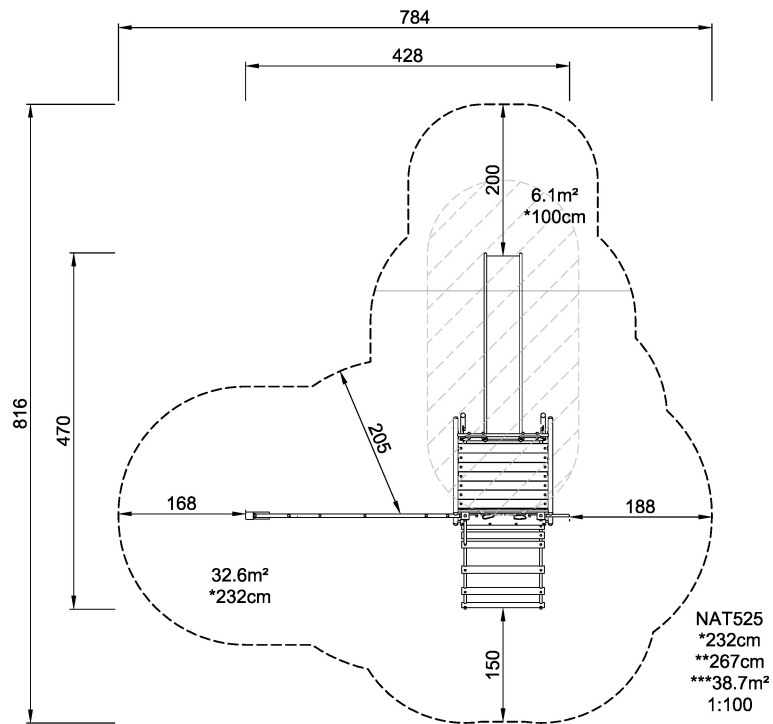

This structure offers varied climbing, tactile features under the platform and a classic slide. All offering children fun play and training.

Product Line	Traditional Play
Category	Climbing structures & nets
Age group	4 - 10
Max. fall height (CM)	232
Total height (CM)	267
Safety Zone	38.7 m ²

**SUR-
FACE**

* = Highest designated play surface.
** = Total height of product.

Weight/heaviest parts	kg.	Installation (Manpower)	Persons
Concrete required	NaN m ³	Installation (Hours)	Hours
Foundation amount/footing	NaN	Excavation	NaN m ³