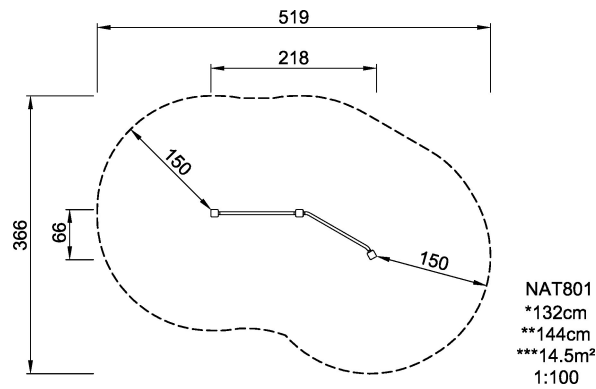

NAT801

Duo Somersault

Hold on to the bar with both your hands, push forward and over your go! Suddenly you are upside down looking at the world from a different perspective. Somersaults seem to have a magical fascination to both boys and girls. Test your strength and dexterity together with your friends, the more bars the more activity.

Product Line	Traditional Play
Category	Balancing & movement
Age group	4 - 12
Max. fall height (CM)	132
Total height (CM)	144
Safety Zone	14.5 m ²

**SUR-
FACE**

* = Highest designated play surface.
** = Total height of product.