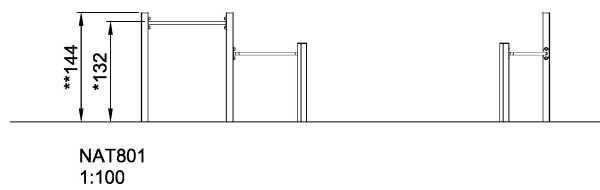

NAT801

Duo Somersault

Hold on to the bar with both your hands, push forward and over your go! Suddenly you are upside down looking at the world from a different perspective. Somersaults seem to have a magical fascination to both boys and girls. Test your strength and dexterity together with your friends, the more bars the more activity.

Product Line	Traditional Play
Category	Balancing & movement
Age group	4 - 12
Max. fall height (CM)	132
Total height (CM)	144
Safety Zone	14.5 m ²

**SUR-
FACE**

* = Highest designated play surface.
** = Total height of product.