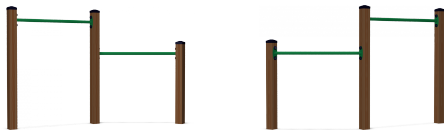

NAT801

Duo Somersault

Hold on to the bar with both your hands, push forward and over your go! Suddenly you are upside down looking at the world from a different perspective. Somersaults seem to have a magical fascination to both boys and girls. Test your strength and dexterity together with your friends, the more bars the more activity.

Product Line	Traditional Play
Category	Balancing & movement
Age group	4 - 12
Max. fall height (CM)	132
Total height (CM)	144
Safety Zone	14.5 m ²

**SUR-
FACE**

* = Highest designated play surface.
** = Total height of product.