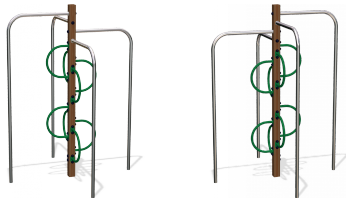

NAT815

Luik Climbing Tree

KOMPAN[®]
Let's play

Even in the smallest playground a space can be found for the Luik, which also fits snugly into larger play environment. The unusual feature of bended blue pipes, positioned at intervals all the way up the trunk, makes the climbing up and down an easy task. The crown of the tree, which bends down to the ground, allows children to swing, climb or glide down the long steel pipes and finally land safely on the ground.

Product Line	Traditional Play
Category	Climbing structures & nets
Age group	6 - 12
Max. fall height (CM)	240
Total height (CM)	250
Safety Zone	26.5 m ²

SOCIALIZE

CLIMB

SLIDE

**SUR-
FACE**

* = Highest designated play surface.
** = Total height of product.