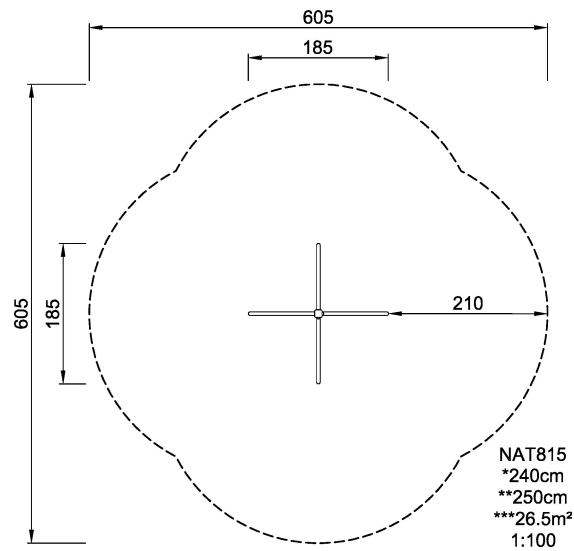

Product Line	Traditional Play
Category	Climbing structures & nets
Age group	6 - 12
Max. fall height (CM)	240
Total height (CM)	250
Safety Zone	26.5 m ²

SOCIALIZE

CLIMB

SLIDE

**SUR-
FACE**

* = Highest designated play surface.
** = Total height of product.