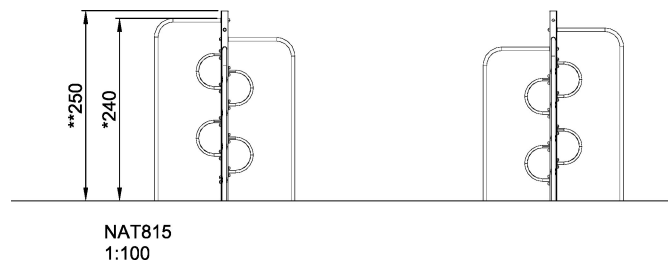

Product Line	Traditional Play
Category	Climbing structures & nets
Age group	6 - 12
Max. fall height (CM)	240
Total height (CM)	250
Safety Zone	26.5 m ²

SOCIALIZE

CLIMB

SLIDE

**SUR-
FACE**

* = Highest designated play surface.
** = Total height of product.