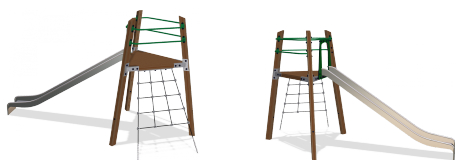

NAT819

Lookout with Slide

KOMPAN[®]
Let's play

The Lookout is an ideal meeting place - a special place removed from the rest of the world. Sitting at the top of the Lookout tower children can see for quite a distance. The large slide gives the children a really exiting tour down from the tower.

Product Line	Traditional Play
Category	Climbing structures & nets
Age group	4 - 12
Max. fall height (CM)	183
Total height (CM)	289
Safety Zone	31.8 m ²

**SUR-
FACE**

* = Highest designated play surface.
** = Total height of product.