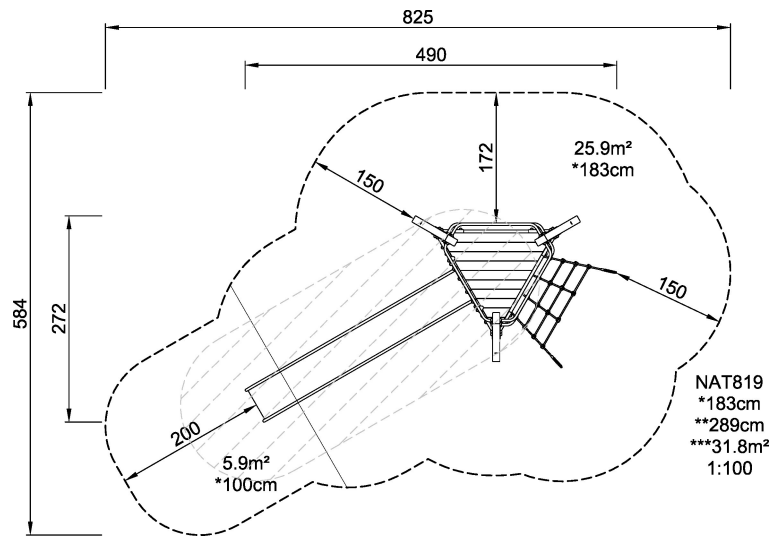

NAT819

Lookout with Slide

KOMPAN[®]
Let's play

The Lookout is an ideal meeting place - a special place removed from the rest of the world. Sitting at the top of the Lookout tower children can see for quite a distance. The large slide gives the children a really exiting tour down from the tower.

Product Line	Traditional Play
Category	Climbing structures & nets
Age group	4 - 12
Max. fall height (CM)	183
Total height (CM)	289
Safety Zone	31.8 m ²

**SUR-
FACE**

* = Highest designated play surface.
** = Total height of product.