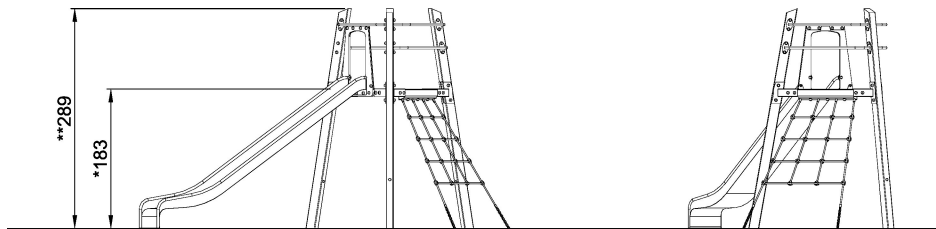

NAT819

Lookout with Slide

KOMPAN[®]
Let's play

The Lookout is an ideal meeting place - a special place removed from the rest of the world. Sitting at the top of the Lookout tower children can see for quite a distance. The large slide gives the children a really exiting tour down from the tower.

Product Line	Traditional Play
Category	Climbing structures & nets
Age group	4 - 12
Max. fall height (CM)	183
Total height (CM)	289
Safety Zone	31.8 m ²

**SUR-
FACE**

* = Highest designated play surface.
** = Total height of product.