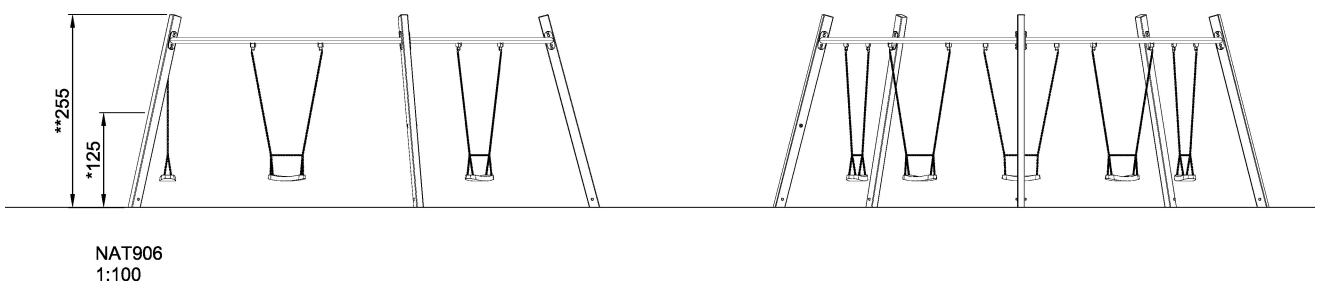

NAT906

Five Way Swing

KOMPAN
Let's play

It is possible for five friends to swing simultaneously on the Five Way swing. The group can even swing high enough to almost meet in the middle. The fun and enjoyment of feeling light and free, swinging through the air and at the same time sharing space with friends, is an important part of growing up. The specially designed seats keep the child in place, ensuring a safe and secure swing, even at crazy heights!

Product Line	Nature Play
Category	Nature Hardwood
Age group	3 - 10
Max. fall height (CM)	125
Total height (CM)	255
Safety Zone	47.3 m ²

**SUR-
FACE**

* = Highest designated play surface.
** = Total height of product.