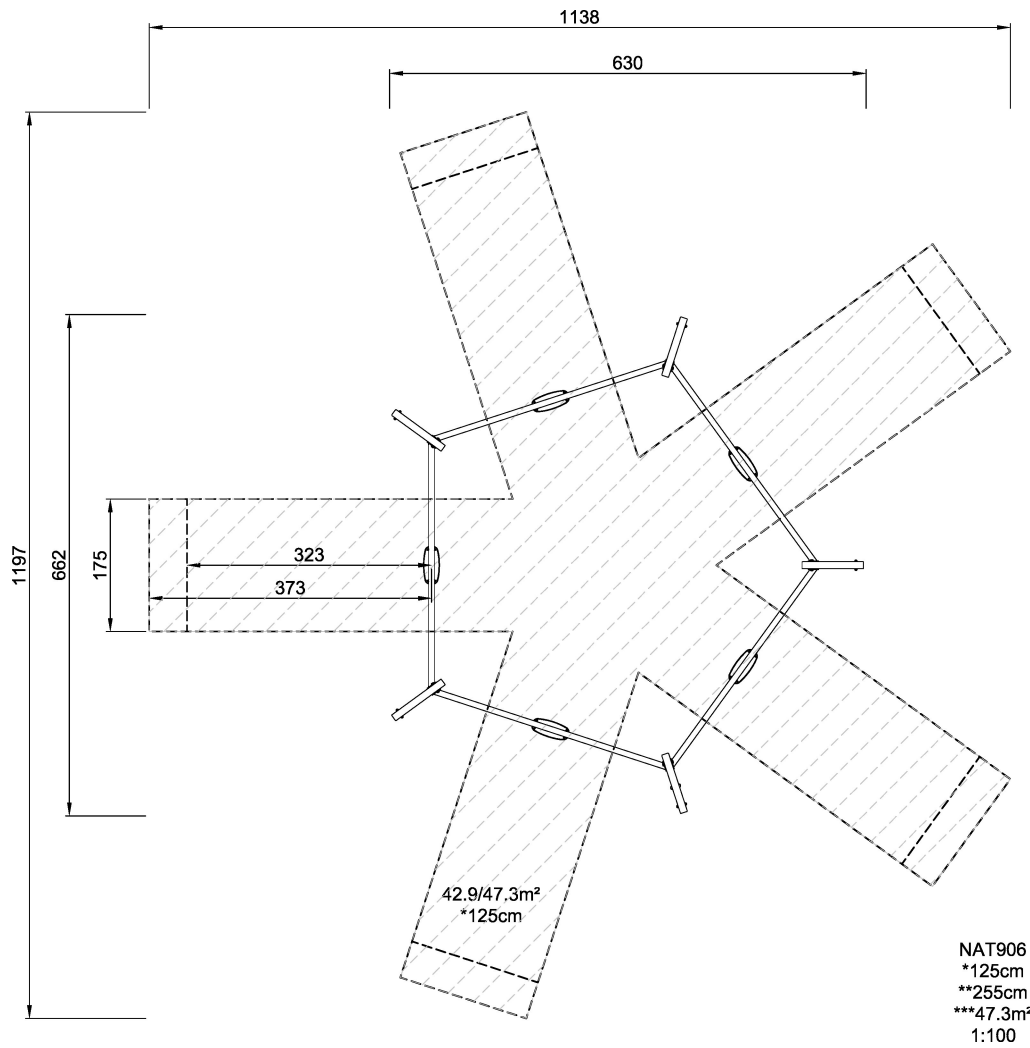

NAT906

Five Way Swing

KOMPAN
Let's play

It is possible for five friends to swing simultaneously on the Five Way swing. The group can even swing high enough to almost meet in the middle. The fun and enjoyment of feeling light and free, swinging through the air and at the same time sharing space with friends, is an important part of growing up. The specially designed seats keep the child in place, ensuring a safe and secure swing, even at crazy heights!

Product Line	Nature Play
Category	Nature Hardwood
Age group	3 - 10
Max. fall height (CM)	125
Total height (CM)	255
Safety Zone	47.3 m ²

**SUR-
FACE**

* = Highest designated play surface.
** = Total height of product.