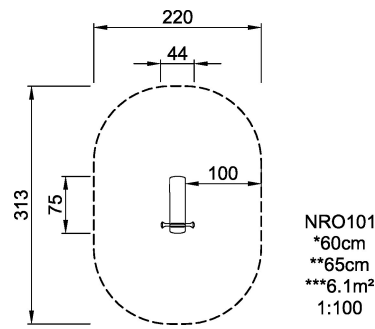

NRO101

Single springer

The product is available as FSC® Certified (FSC® C004450) robinia wood on request.

Product Line	Organic Robinia
Category	Traditional play, Sand and water play
Age group	3 - 8
Max. fall height (CM)	60
Total height (CM)	65
Safety Zone	6.1 m ²

**SUR-
FACE**

ASTM

* = Highest designated play surface.
** = Total height of product.

Weight/heaviest parts	kg.	Installation (Manpower)	Persons
Concrete required	NaN m3	Installation (Hours)	Hours
Foundation amount/footing	NaN	Excavation	NaN m3