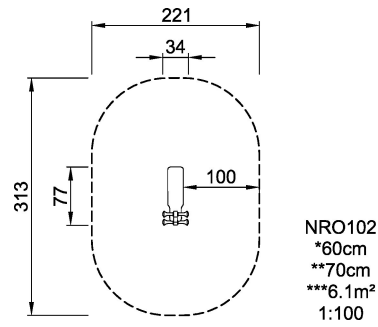

NRO102 Single springer

The product is available as FSC® Certified (FSC® C004450) robinia wood on request.

Product Line	Organic Robinia
Category	Traditional play, Sand and water play
Age group	3 - 8
Max. fall height (CM)	60
Total height (CM)	70
Safety Zone	6.1 m2

**SUR-
FACE**

ASTM

* = Highest designated play surface.
** = Total height of product.

Weight/heaviest parts	kg.	Installation (Manpower)	Persons
Concrete required	NaN m3	Installation (Hours)	Hours
Foundation amount/footing	NaN	Excavation	NaN m3