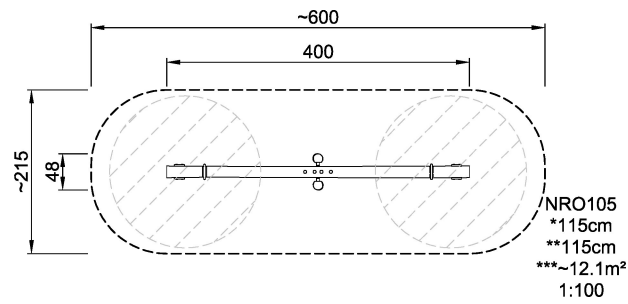

NRO105

Entry seesaw for 2 persons

KOMPAN[®]
Let's play

The product is available as FSC® Certified (FSC® C004450) robinia wood on request.

| | |
|------------------------------|---------------------------------------|
| Product Line | Organic Robinia |
| Category | Traditional play, Sand and water play |
| Age group | 4 - 12 |
| Max. fall height (CM) | 115 |
| Total height (CM) | 115 |
| Safety Zone | 12.1 m2 |

SOCIALIZE

ROCK

INCLUSIVE

IN-
GROU.

* = Highest designated play surface.
** = Total height of product.

| | | | |
|----------------------------------|--------------------|--------------------------------|--------------------|
| Weight/heaviest parts | kg. | Installation (Manpower) | Persons |
| Concrete required | NaN m ³ | Installation (Hours) | Hours |
| Foundation amount/footing | NaN | Excavation | NaN m ³ |