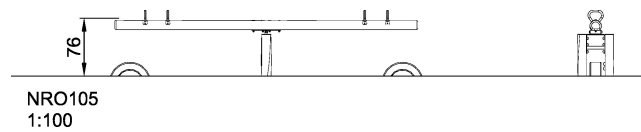

NRO105

Entry seesaw for 2 persons

KOMPAN[®]
Let's play

The product is available as FSC® Certified (FSC® C004450) robinia wood on request.

| | |
|------------------------------|---------------------------------------|
| Product Line | Organic Robinia |
| Category | Traditional play, Sand and water play |
| Age group | 4 - 12 |
| Max. fall height (CM) | 115 |
| Total height (CM) | 115 |
| Safety Zone | 12.1 m2 |

SOCIALIZE

ROCK

INCLUSIVE

IN-
GROU.

* = Highest designated play surface.
** = Total height of product.

| | | | |
|----------------------------------|--------------------|--------------------------------|--------------------|
| Weight/heaviest parts | kg. | Installation (Manpower) | Persons |
| Concrete required | NaN m ³ | Installation (Hours) | Hours |
| Foundation amount/footing | NaN | Excavation | NaN m ³ |