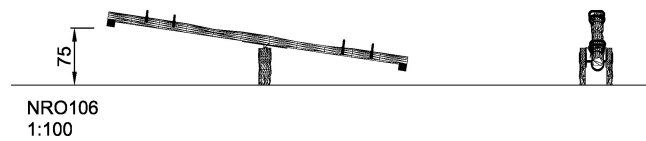

NRO106

Entry seesaw for 4 persons

KOMPAN[®]
Let's play

The product is available as FSC® Certified (FSC® C004450) robinia wood on request.

Product Line	Organic Robinia
Category	Traditional play, Sand and water play
Age group	4 - 12
Max. fall height (CM)	115
Total height (CM)	115
Safety Zone	12.1 m2

**IN-
GROU.**

* = Highest designated play surface.
** = Total height of product.

Weight/heaviest parts	kg.	Installation (Manpower)	Persons
Concrete required	NaN m3	Installation (Hours)	Hours
Foundation amount/footing	NaN	Excavation	NaN m3