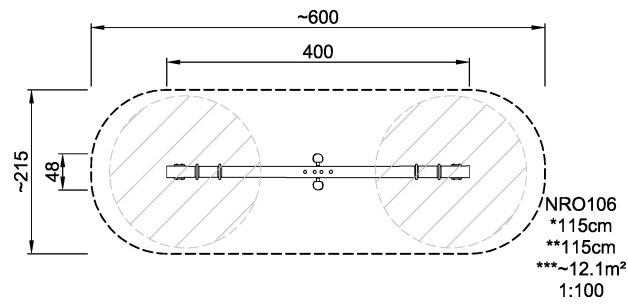

NRO106

Entry seesaw for 4 persons

KOMPAN[®]
Let's play

The product is available as FSC® Certified (FSC® C004450) robinia wood on request.

Product Line	Organic Robinia
Category	Traditional play, Sand and water play
Age group	4 - 12
Max. fall height (CM)	115
Total height (CM)	115
Safety Zone	12.1 m2

**IN-
GROU.**

* = Highest designated play surface.
** = Total height of product.

Weight/heaviest parts	kg.	Installation (Manpower)	Persons
Concrete required	NaN m3	Installation (Hours)	Hours
Foundation amount/footing	NaN	Excavation	NaN m3