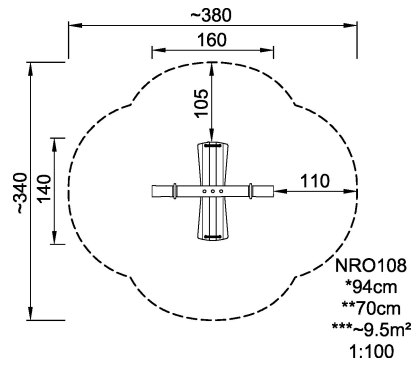

# NRO108 Butterfly seesaw

The product is available as FSC® Certified (FSC® C004450) robinia wood on request.

<b>Product Line</b>	Organic Robinia
<b>Category</b>	Traditional play, Sand and water play
<b>Age group</b>	3 - 8
<b>Max. fall height (CM)</b>	94
<b>Total height (CM)</b>	70
<b>Safety Zone</b>	9.5 m <sup>2</sup>

**SUR-  
FACE**

\* = Highest designated play surface.  
\*\* = Total height of product.

<b>Weight/heaviest parts</b>	kg.	<b>Installation (Manpower)</b>	Persons
<b>Concrete required</b>	NaN m3	<b>Installation (Hours)</b>	Hours
<b>Foundation amount/footing</b>	NaN	<b>Excavation</b>	NaN m3