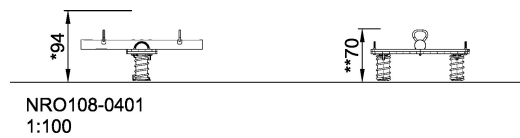

# NRO108 Butterfly seesaw

The product is available as FSC® Certified (FSC® C004450) robinia wood on request.

<b>Product Line</b>	Organic Robinia
<b>Category</b>	Traditional play, Sand and water play
<b>Age group</b>	3 - 8
<b>Max. fall height (CM)</b>	94
<b>Total height (CM)</b>	70
<b>Safety Zone</b>	9.5 m <sup>2</sup>

**SUR-  
FACE**

\* = Highest designated play surface.  
\*\* = Total height of product.

<b>Weight/heaviest parts</b>	kg.	<b>Installation (Manpower)</b>	Persons
<b>Concrete required</b>	NaN m3	<b>Installation (Hours)</b>	Hours
<b>Foundation amount/footing</b>	NaN	<b>Excavation</b>	NaN m3