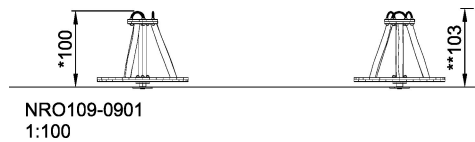

# NRO109 Carousel

The product is available as FSC® Certified (FSC® C004450) robinia wood on request.

<b>Product Line</b>	Organic Robinia
<b>Category</b>	Traditional play, Sand and water play
<b>Age group</b>	4 - 12
<b>Max. fall height (CM)</b>	100
<b>Total height (CM)</b>	103
<b>Safety Zone</b>	21.2 m2

IN-  
GROU.

\* = Highest designated play surface.

\*\* = Total height of product.

<b>Weight/heaviest parts</b>	kg.	<b>Installation (Manpower)</b>	Persons
<b>Concrete required</b>	NaN m <sup>3</sup>	<b>Installation (Hours)</b>	Hours
<b>Foundation amount/footing</b>	NaN	<b>Excavation</b>	NaN m <sup>3</sup>