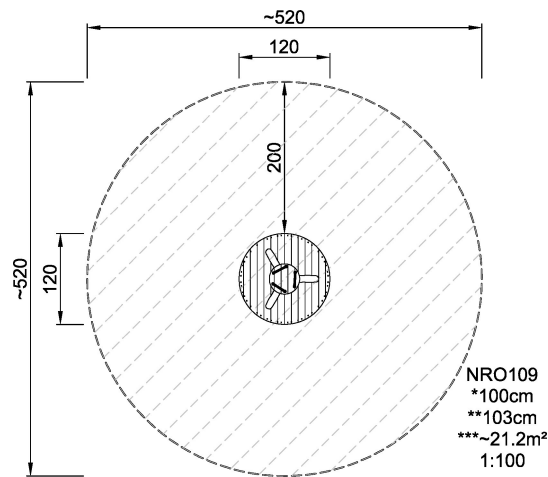

# NRO109 Carousel

The product is available as FSC® Certified (FSC® C004450) robinia wood on request.

<b>Product Line</b>	Organic Robinia
<b>Category</b>	Traditional play, Sand and water play
<b>Age group</b>	4 - 12
<b>Max. fall height (CM)</b>	100
<b>Total height (CM)</b>	103
<b>Safety Zone</b>	21.2 m2

IN-  
GROU.

\* = Highest designated play surface.

\*\* = Total height of product.

<b>Weight/heaviest parts</b>	kg.	<b>Installation (Manpower)</b>	Persons
<b>Concrete required</b>	NaN m <sup>3</sup>	<b>Installation (Hours)</b>	Hours
<b>Foundation amount/footing</b>	NaN	<b>Excavation</b>	NaN m <sup>3</sup>