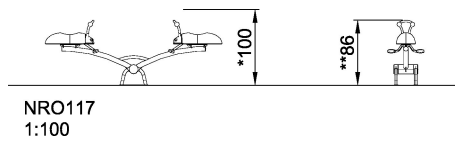

# NRO117 Forest Bugs Seesaw

The product is available as FSC® Certified (FSC® C004450) robinia wood on request.

<b>Product Line</b>	Organic Robinia
<b>Category</b>	Traditional play, Sand and water play
<b>Age group</b>	4 - 10
<b>Max. fall height (CM)</b>	100
<b>Total height (CM)</b>	86
<b>Safety Zone</b>	9.7 m <sup>2</sup>

**SUR-  
FACE**

\* = Highest designated play surface.

\*\* = Total height of product.

<b>Weight/heaviest parts</b>	kg.	<b>Installation (Manpower)</b>	Persons
<b>Concrete required</b>	NaN m3	<b>Installation (Hours)</b>	Hours
<b>Foundation amount/footing</b>	NaN	<b>Excavation</b>	NaN m3