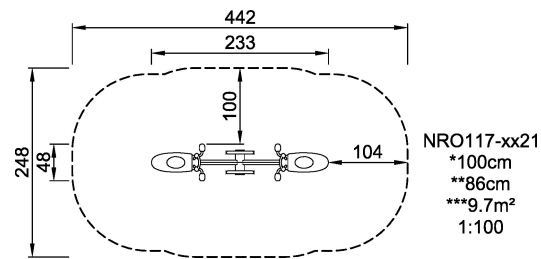

# NRO117 Forest Bugs Seesaw

The product is available as FSC® Certified (FSC® C004450) robinia wood on request.

<b>Product Line</b>	Organic Robinia
<b>Category</b>	Traditional play, Sand and water play
<b>Age group</b>	4 - 10
<b>Max. fall height (CM)</b>	100
<b>Total height (CM)</b>	86
<b>Safety Zone</b>	9.7 m <sup>2</sup>

**SUR-  
FACE**

\* = Highest designated play surface.

\*\* = Total height of product.

<b>Weight/heaviest parts</b>	kg.	<b>Installation (Manpower)</b>	Persons
<b>Concrete required</b>	NaN m3	<b>Installation (Hours)</b>	Hours
<b>Foundation amount/footing</b>	NaN	<b>Excavation</b>	NaN m3