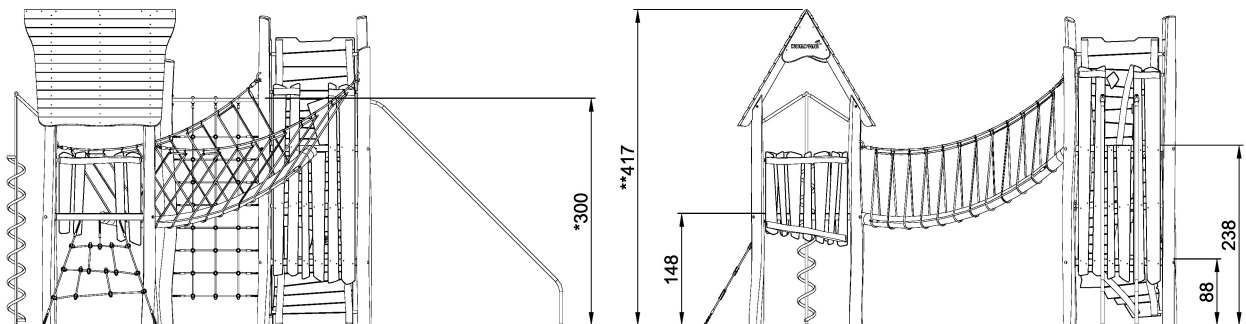

Hugely irresistible with its wide variety of play activities. The fun and scaled play challenges make children want to play for a long time and come back again and again. The wonderful coconut rope slopes upwards, swaying gently as the children balance their way up or down, naturally cooperating on staying stable on the sloping rope. The two climbing nets add each their experience to entering the tower. The high tower furthermore has climbing steps on one side. Climbing here is a great training exercise for muscles as well as motor skills such as cross-body coordination. This again trains cross-modal perception which is necessary e.g. in reading. The rotating gliding movement on the curly climber apart from being joyful, trains the motor skills that prepare the child for important life skills such as secure navigation of space, for instance in traffic. A wonderful graded play combination.

Product Line	Organic Robinia
Category	Multi play structures
Age group	6 - 12
Max. fall height (CM)	300
Total height (CM)	417
Safety Zone	66.3 m ²

**IN-
GROU.**

NRO2004
1:100

* = Highest designated play surface.
** = Total height of product.