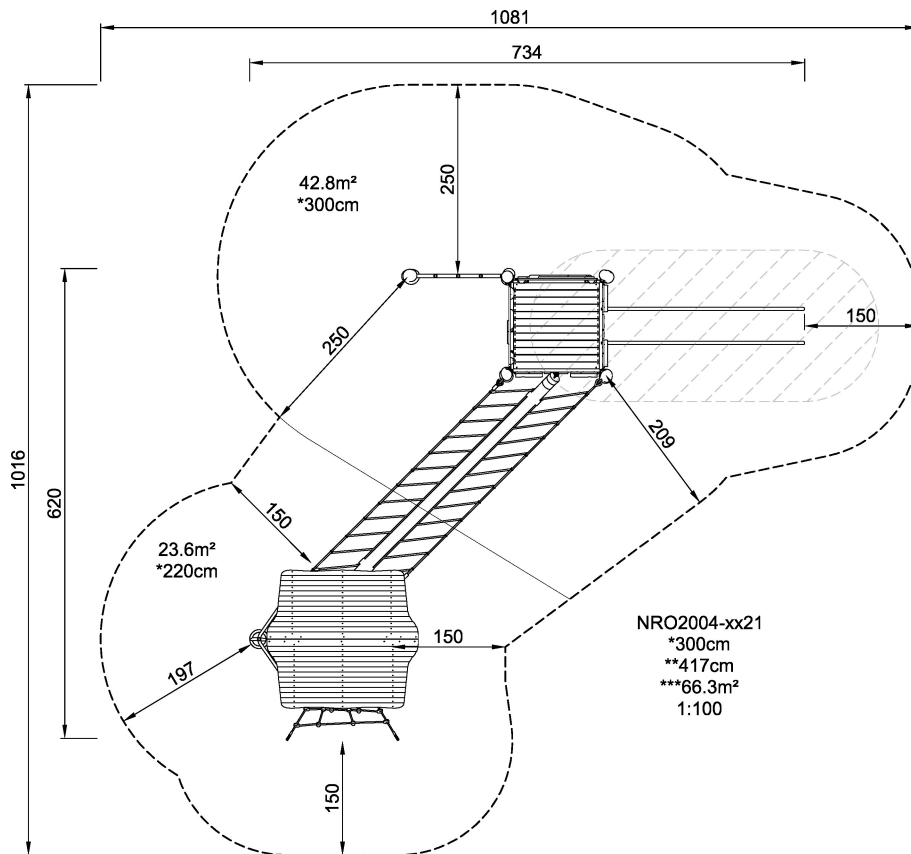

Hugely irresistible with its wide variety of play activities. The fun and scaled play challenges make children want to play for a long time and come back again and again. The wonderful coconut rope slopes upwards, swaying gently as the children balance their way up or down, naturally cooperating on staying stable on the sloping rope. The two climbing nets add each their experience to entering the tower. The high tower furthermore has climbing steps on one side. Climbing here is a great training exercise for muscles as well as motor skills such as cross-body coordination. This again trains cross-modal perception which is necessary e.g. in reading. The rotating gliding movement on the curly climber apart from being joyful, trains the motor skills that prepare the child for important life skills such as secure navigation of space, for instance in traffic. A wonderful graded play combination.

Product Line	Organic Robinia
Category	Multi play structures
Age group	6 - 12
Max. fall height (CM)	300
Total height (CM)	417
Safety Zone	66.3 m ²

**IN-
GROU.**

NRO2004
1:100

* = Highest designated play surface.
** = Total height of product.