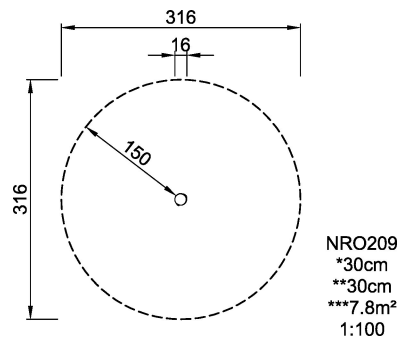

NRO209 Sitting pole

Product is available as FSC® Certified (FSC® C004450) robinia wood on request.

Product Line	Organic Robinia
Category	Traditional play, Sand and water play
Age group	1 - 12
Max. fall height (CM)	30
Total height (CM)	30
Safety Zone	7.8 m ²

IN-
GROU.

* = Highest designated play surface.
** = Total height of product.

Weight/heaviest parts	kg.	Installation (Manpower)	Persons
Concrete required	NaN m3	Installation (Hours)	Hours
Foundation amount/footing	NaN	Excavation	NaN m3