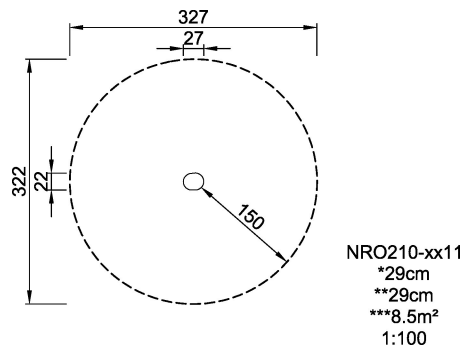

# NRO210 Sitting Pole

Product is available as FSC<sup>®</sup> Certified (FSC<sup>®</sup> C004450) robinia wood on request.

<b>Product Line</b>	Organic Robinia
<b>Category</b>	Traditional play, Sand and water play
<b>Age group</b>	1 - 12
<b>Max. fall height (CM)</b>	29
<b>Total height (CM)</b>	29
<b>Safety Zone</b>	8.5 m <sup>2</sup>

IN-  
GROU.

ASTM

\* = Highest designated play surface.  
\*\* = Total height of product.

<b>Weight/heaviest parts</b>	kg.	<b>Installation (Manpower)</b>	Persons
<b>Concrete required</b>	NaN m <sup>3</sup>	<b>Installation (Hours)</b>	Hours
<b>Foundation amount/footing</b>	NaN	<b>Excavation</b>	NaN m <sup>3</sup>