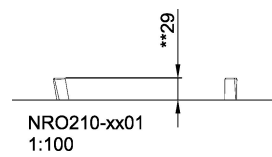

# NRO210 Sitting Pole

Product is available as FSC<sup>®</sup> Certified (FSC<sup>®</sup> C004450) robinia wood on request.

<b>Product Line</b>	Organic Robinia
<b>Category</b>	Traditional play, Sand and water play
<b>Age group</b>	1 - 12
<b>Max. fall height (CM)</b>	29
<b>Total height (CM)</b>	29
<b>Safety Zone</b>	8.5 m <sup>2</sup>

IN-  
GROU.

ASTM

\* = Highest designated play surface.  
\*\* = Total height of product.

<b>Weight/heaviest parts</b>	kg.	<b>Installation (Manpower)</b>	Persons
<b>Concrete required</b>	NaN m <sup>3</sup>	<b>Installation (Hours)</b>	Hours
<b>Foundation amount/footing</b>	NaN	<b>Excavation</b>	NaN m <sup>3</sup>