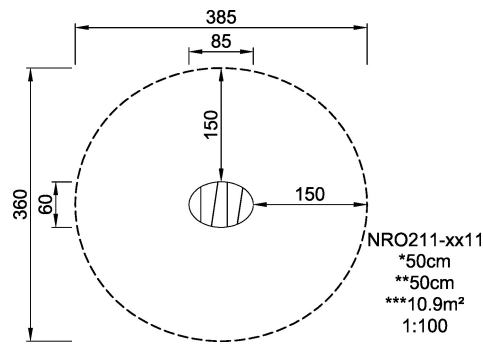

NRO211 Kids Table

Product is available as FSC® Certified (FSC® C004450) robinia wood on request.

Product Line	Organic Robinia
Category	Traditional play, Sand and water play
Age group	1 - 12
Max. fall height (CM)	50
Total height (CM)	50
Safety Zone	10.9 m2

IN-
GROU.

ASTM

* = Highest designated play surface.
** = Total height of product.

Weight/heaviest parts	kg.	Installation (Manpower)	Persons
Concrete required	NaN m ³	Installation (Hours)	Hours
Foundation amount/footing	NaN	Excavation	NaN m ³