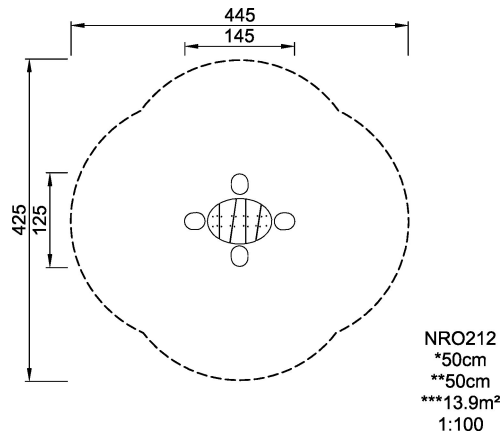

NRO212

Kids Table with 4 sitting poles

Product is available as FSC® Certified (FSC® C004450) robinia wood on request.

Product Line	Organic Robinia
Category	Traditional play, Sand and water play
Age group	1 - 12
Max. fall height (CM)	50
Total height (CM)	50
Safety Zone	13.9 m2

IN-GROU.

ASTM

* = Highest designated play surface.
** = Total height of product.

Weight/heaviest parts	kg.	Installation (Manpower)	Persons
Concrete required	NaN m3	Installation (Hours)	Hours
Foundation amount/footing	NaN	Excavation	NaN m3