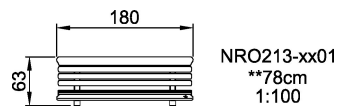

NRO213

Park Bench with backrest

Product is available as FSC® Certified (FSC® C004450) robinia wood on request.

Product Line Organic Robinia

Category Traditional play, Sand and water play

Total height (CM)78

**SUR-
FACE**

* = Highest designated play surface.
** = Total height of product.

| | | | |
|----------------------------------|--------|--------------------------------|---------|
| Weight/heaviest parts | kg. | Installation (Manpower) | Persons |
| Concrete required | NaN m3 | Installation (Hours) | Hours |
| Foundation amount/footing | NaN | Excavation | NaN m3 |