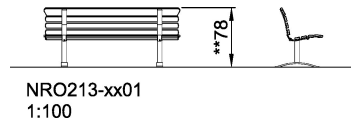

NRO213

Park Bench with backrest

Product is available as FSC® Certified (FSC® C004450) robinia wood on request.

Product Line Organic Robinia

Category Traditional play, Sand and water play

Total height (CM)78

**SUR-
FACE**

* = Highest designated play surface.
** = Total height of product.

| | | | |
|----------------------------------|--------|--------------------------------|---------|
| Weight/heaviest parts | kg. | Installation (Manpower) | Persons |
| Concrete required | NaN m3 | Installation (Hours) | Hours |
| Foundation amount/footing | NaN | Excavation | NaN m3 |