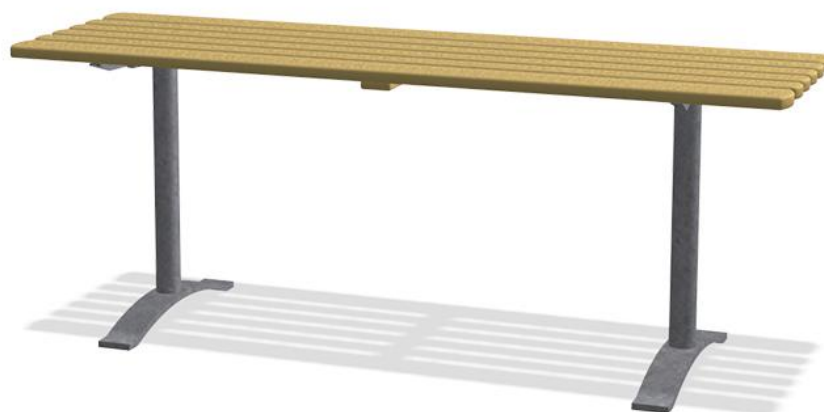

NRO214 Park Table

Product is available as FSC® Certified (FSC® C004450) robinia wood on request.

Product Line Organic Robinia

Category Traditional play, Sand and water play

Total height (CM)69

SOCIALIZE

INCLUSIVE

**SUR-
FACE**

* = Highest designated play surface.
** = Total height of product.

Weight/heaviest parts	kg.	Installation (Manpower)	Persons
Concrete required	NaN m3	Installation (Hours)	Hours
Foundation amount/footing	NaN	Excavation	NaN m3