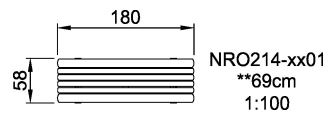

NRO214 Park Table

Product is available as FSC® Certified (FSC® C004450) robinia wood on request.

Product Line Organic Robinia

Category Traditional play, Sand and water play

Total height (CM)69

SOCIALIZE

INCLUSIVE

**SUR-
FACE**

* = Highest designated play surface.
** = Total height of product.

Weight/heaviest parts	kg.	Installation (Manpower)	Persons
Concrete required	NaN m3	Installation (Hours)	Hours
Foundation amount/footing	NaN	Excavation	NaN m3