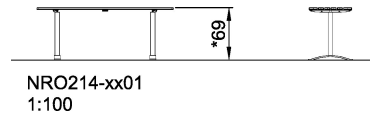

NRO214 Park Table

Product is available as FSC® Certified (FSC® C004450) robinia wood on request.

Product Line Organic Robinia

Category Traditional play, Sand and water play

Total height (CM)69

SOCIALIZE

INCLUSIVE

**SUR-
FACE**

* = Highest designated play surface.
** = Total height of product.

Weight/heaviest parts	kg.	Installation (Manpower)	Persons
Concrete required	NaN m3	Installation (Hours)	Hours
Foundation amount/footing	NaN	Excavation	NaN m3