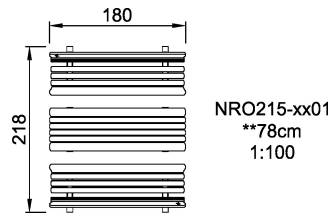

NRO215

Park Table with 2 Benches

Product is available as FSC® Certified (FSC® C004450) robinia wood on request.

Product Line Organic Robinia

Category Traditional play, Sand and water play

Total height (CM)78

**SUR-
FACE**

* = Highest designated play surface.
** = Total height of product.

Weight/heaviest parts	kg.	Installation (Manpower)	Persons
Concrete required	NaN m3	Installation (Hours)	Hours
Foundation amount/footing	NaN	Excavation	NaN m3