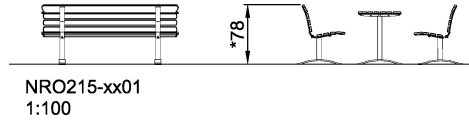

NRO215

Park Table with 2 Benches

Product is available as FSC® Certified (FSC® C004450) robinia wood on request.

Product Line Organic Robinia

Category Traditional play, Sand and water play

Total height (CM)78

**SUR-
FACE**

* = Highest designated play surface.
** = Total height of product.

Weight/heaviest parts	kg.	Installation (Manpower)	Persons
Concrete required	NaN m3	Installation (Hours)	Hours
Foundation amount/footing	NaN	Excavation	NaN m3