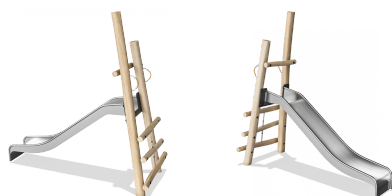

# Single slide h=120 cm

**KOMPAN**<sup>®</sup>  
Let's play

Product is available as FSC® Certified (FSC® C004450) robinia wood on request.

|                              |                                       |
|------------------------------|---------------------------------------|
| <b>Product Line</b>          | Organic Robinia                       |
| <b>Category</b>              | Traditional play, Sand and water play |
| <b>Age group</b>             | 4 - 10                                |
| <b>Max. fall height (CM)</b> | 120                                   |
| <b>Total height (CM)</b>     | 284                                   |
| <b>Safety Zone</b>           | 20 m <sup>2</sup>                     |