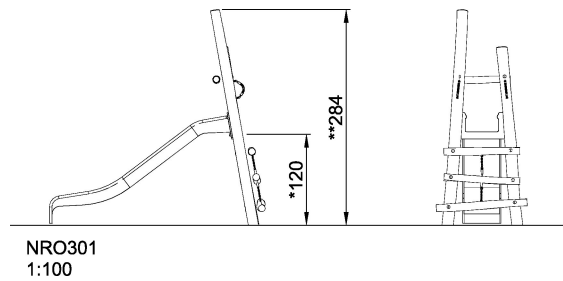

# Single slide h=120 cm

**KOMPAN**<sup>®</sup>  
Let's play

Product is available as FSC® Certified (FSC® C004450) robinia wood on request.

|                              |                                       |
|------------------------------|---------------------------------------|
| <b>Product Line</b>          | Organic Robinia                       |
| <b>Category</b>              | Traditional play, Sand and water play |
| <b>Age group</b>             | 4 - 10                                |
| <b>Max. fall height (CM)</b> | 120                                   |
| <b>Total height (CM)</b>     | 284                                   |
| <b>Safety Zone</b>           | 20 m <sup>2</sup>                     |

**IN-  
GROU.**

\* = Highest designated play surface.  
\*\* = Total height of product.

|                                  |        |                                |         |
|----------------------------------|--------|--------------------------------|---------|
| <b>Weight/heaviest parts</b>     | kg.    | <b>Installation (Manpower)</b> | Persons |
| <b>Concrete required</b>         | NaN m3 | <b>Installation (Hours)</b>    | Hours   |
| <b>Foundation amount/footing</b> | NaN    | <b>Excavation</b>              | NaN m3  |