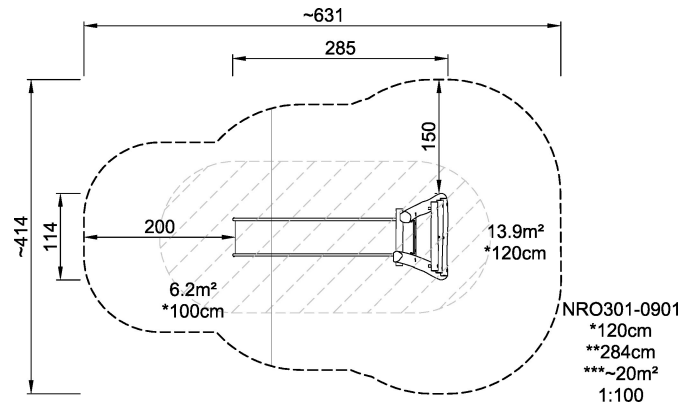

# Single slide h=120 cm

**KOMPAN**<sup>®</sup>  
Let's play

Product is available as FSC® Certified (FSC® C004450) robinia wood on request.

|                              |                                       |
|------------------------------|---------------------------------------|
| <b>Product Line</b>          | Organic Robinia                       |
| <b>Category</b>              | Traditional play, Sand and water play |
| <b>Age group</b>             | 4 - 10                                |
| <b>Max. fall height (CM)</b> | 120                                   |
| <b>Total height (CM)</b>     | 284                                   |
| <b>Safety Zone</b>           | 20 m <sup>2</sup>                     |

**IN-  
GROU.**

\* = Highest designated play surface.  
\*\* = Total height of product.

|                                  |        |                                |         |
|----------------------------------|--------|--------------------------------|---------|
| <b>Weight/heaviest parts</b>     | kg.    | <b>Installation (Manpower)</b> | Persons |
| <b>Concrete required</b>         | NaN m3 | <b>Installation (Hours)</b>    | Hours   |
| <b>Foundation amount/footing</b> | NaN    | <b>Excavation</b>              | NaN m3  |