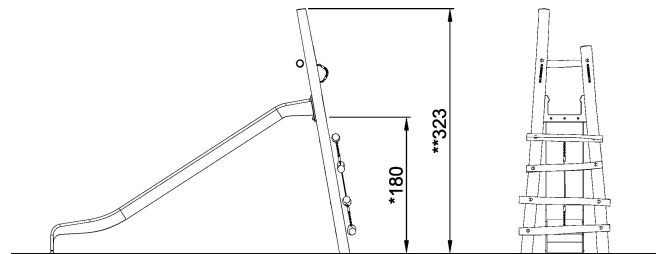

NRO302

Single slide h=180 cm

KOMPAN[®]
Let's play

Product is available as FSC® Certified (FSC® C004450) robinia wood on request.

Product Line	Organic Robinia
Category	Traditional play, Sand and water play
Age group	4 - 10
Max. fall height (CM)	182
Total height (CM)	324
Safety Zone	26.8 m ²

**IN-
GROU.**

NRO302
1:100

* = Highest designated play surface.
** = Total height of product.

Weight/heaviest parts	kg.	Installation (Manpower)	Persons
Concrete required	NaN m ³	Installation (Hours)	Hours
Foundation amount/footing	NaN	Excavation	NaN m ³