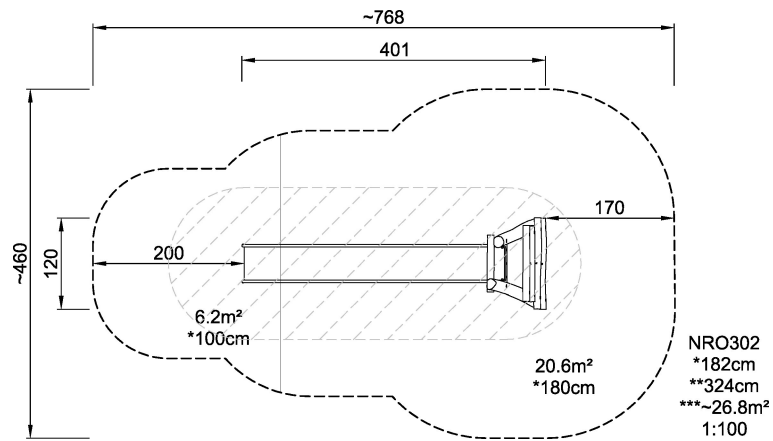

NRO302

Single slide h=180 cm

KOMPAN[®]
Let's play

Product is available as FSC® Certified (FSC® C004450) robinia wood on request.

Product Line	Organic Robinia
Category	Traditional play, Sand and water play
Age group	4 - 10
Max. fall height (CM)	182
Total height (CM)	324
Safety Zone	26.8 m ²

**IN-
GROU.**

NRO302
1:100

* = Highest designated play surface.
** = Total height of product.

Weight/heaviest parts	kg.	Installation (Manpower)	Persons
Concrete required	NaN m ³	Installation (Hours)	Hours
Foundation amount/footing	NaN	Excavation	NaN m ³