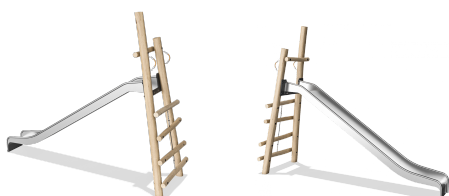

NRO302

Single slide h=180 cm

KOMPAN[®]
Let's play

Product is available as FSC® Certified (FSC® C004450) robinia wood on request.

Product Line	Organic Robinia
Category	Traditional play, Sand and water play
Age group	4 - 10
Max. fall height (CM)	182
Total height (CM)	324
Safety Zone	26.8 m ²

**IN-
GROU.**

NRO302
1:100

* = Highest designated play surface.
** = Total height of product.

Weight/heaviest parts	kg.	Installation (Manpower)	Persons
Concrete required	NaN m ³	Installation (Hours)	Hours
Foundation amount/footing	NaN	Excavation	NaN m ³