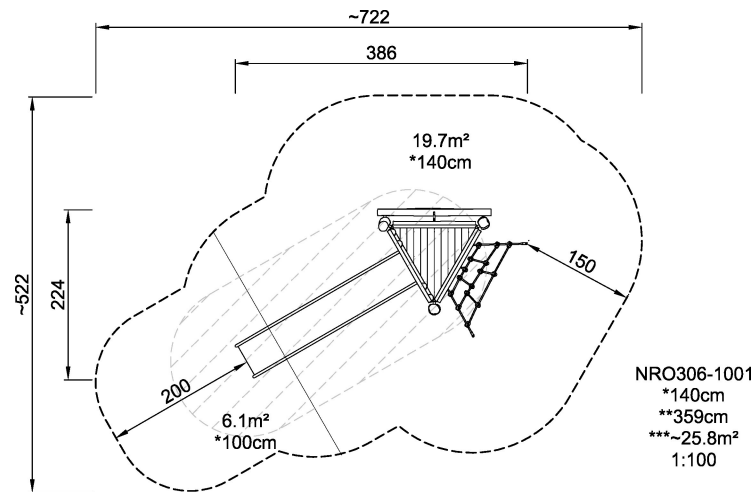

NRO306

Tower slide h=150 cm Without roof

KOMPAN[®]
Let's play

Product is available as FSC[®] Certified (FSC[®] C004450) robinia wood on request.

| | |
|------------------------------|---------------------------------------|
| Product Line | Organic Robinia |
| Category | Traditional play, Sand and water play |
| Age group | 4 - 12 |
| Max. fall height (CM) | 140 |
| Total height (CM) | 359 |
| Safety Zone | 25.8 m ² |

**IN-
GROU.**

* = Highest designated play surface.
** = Total height of product.

| | | | |
|----------------------------------|--------------------|--------------------------------|--------------------|
| Weight/heaviest parts | kg. | Installation (Manpower) | Persons |
| Concrete required | NaN m ³ | Installation (Hours) | Hours |
| Foundation amount/footing | NaN | Excavation | NaN m ³ |