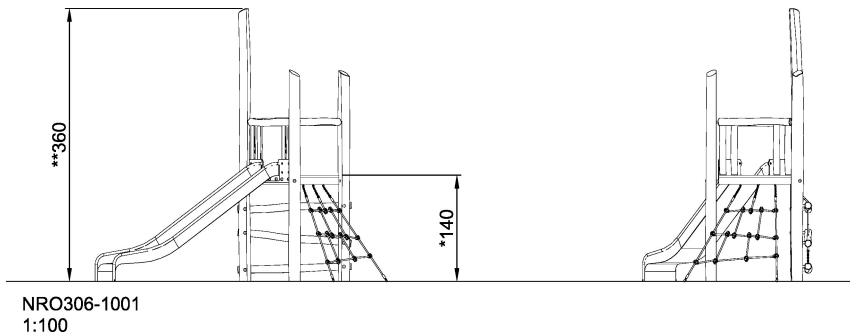

NRO306

Tower slide h=150 cm Without roof

KOMPAN[®]
Let's play

Product is available as FSC[®] Certified (FSC[®] C004450) robinia wood on request.

| | |
|------------------------------|---------------------------------------|
| Product Line | Organic Robinia |
| Category | Traditional play, Sand and water play |
| Age group | 4 - 12 |
| Max. fall height (CM) | 140 |
| Total height (CM) | 359 |
| Safety Zone | 25.8 m ² |

**IN-
GROU.**

* = Highest designated play surface.
** = Total height of product.

| | | | |
|----------------------------------|--------------------|--------------------------------|--------------------|
| Weight/heaviest parts | kg. | Installation (Manpower) | Persons |
| Concrete required | NaN m ³ | Installation (Hours) | Hours |
| Foundation amount/footing | NaN | Excavation | NaN m ³ |